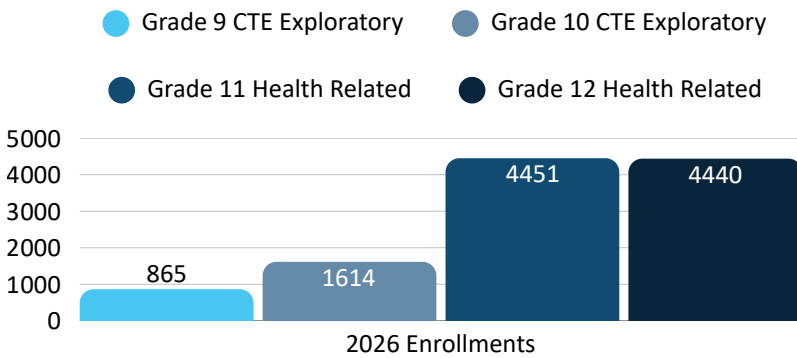

CAREER & TECHNICAL EDUCATION (CTE)

SY2026 TOP PROGRAM ENROLLMENTS PER GRADE LEVEL

TOTAL ENROLLMENT 2018 VERSUS 2026

TOP 6 PROGRAMS COMPARING 2018 TO 2026

CENTERS

- Capital Area Technical Center
- Bath Regional Career and Technical Center
- Biddeford Regional Center of Technology
- St. Croix Regional Technical Center
- Caribou Technology Center
- Tri-County Technical Center
- Hancock County Technical Center
- Foster Technology Center
- St. John Valley Technology Center
- Lewiston Regional Technical Center
- Coastal Washington County Institute of Technology
- Lake Region Vocational Center
- Portland Arts & Technology High School
- Presque Isle Regional Career & Technical Center
- Sanford Regional Technical Center
- Somerset Career and Technical Center
- Van Buren- MSAD #24
- Mid-Maine Technical Center
- Westbrook Regional Vocational Center

REGIONS

- Region 2, Southern Aroostook County
- Region 3, Northern Penobscot Technical Center
- Region 4, United Technologies Center
- Region 7, Waldo County Technical Center,
- Region 8, Mid-Coast School of Technology
- Region 9, School of Applied Technology
- Region 10 Technical High School
- Region 11, Oxford Hill Technical High School