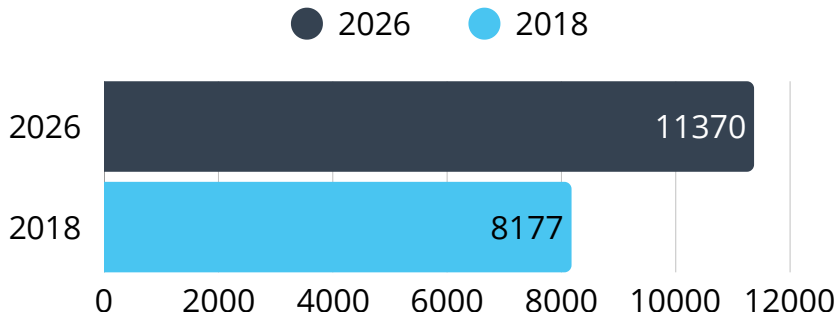

CAREER & TECHNICAL EDUCATION (CTE)

SY2026 TOP PROGRAM ENROLLMENTS PER GRADE LEVEL

TOTAL ENROLLMENT 2018 VERSUS 2026

TOP 6 PROGRAMS COMPARING 2018 TO 2026

CENTERS

- Capital Area Technical Center
- Bath Regional Career and Technical Center
- Biddeford Regional Center of Technology
- St. Croix Regional Technical Center
- Caribou Technology Center
- Tri-County Technical Center
- Hancock County Technical Center
- Foster Technology Center
- St. John Valley Technology Center
- Lewiston Regional Technical Center
- Coastal Washington County Institute of Technology
- Lake Region Vocational Center
- Portland Arts & Technology High School
- Presque Isle Regional Career & Technical Center
- Sanford Regional Technical Center
- Somerset Career and Technical Center
- Van Buren- MSAD #24
- Mid-Maine Technical Center
- Westbrook Regional Vocational Center