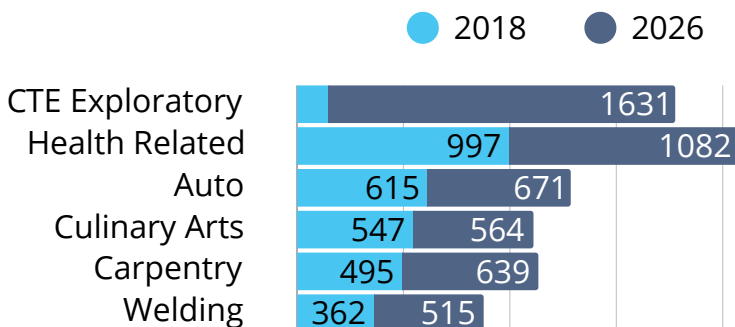

CAREER & TECHNICAL EDUCATION (CTE)

SY2026 TOP PROGRAM ENROLLMENTS PER GRADE LEVEL

TOTAL ENROLLMENT 2018 VERSUS 2026

TOP 6 PROGRAMS COMPARING 2018 TO 2026

CENTERS

- Capital Area Technical Center
- Bath Regional Career and Technical Center
- Biddeford Regional Center of Technology
- St. Croix Regional Technical Center
- Caribou Technology Center
- Tri-County Technical Center
- Hancock County Technical Center
- Foster Technology Center
- St. John Valley Technology Center
- Lewiston Regional Technical Center
- Coastal Washington County Institute of Technology
- Lake Region Vocational Center
- Portland Arts & Technology High School
- Presque Isle Regional Career & Technical Center
- Sanford Regional Technical Center
- Somerset Career and Technical Center
- Van Buren- MSAD #24
- Mid-Maine Technical Center
- Westbrook Regional Vocational Center

REGIONS

- Region 2, Southern Aroostook County
- Region 3, Northern Penobscot Technical Center
- Region 4, United Technologies Center
- Region 7, Waldo County Technical Center,
- Region 8, Mid-Coast School of Technology
- Region 9, School of Applied Technology
- Region 10 Technical High School
- Region 11, Oxford Hill Technical High School