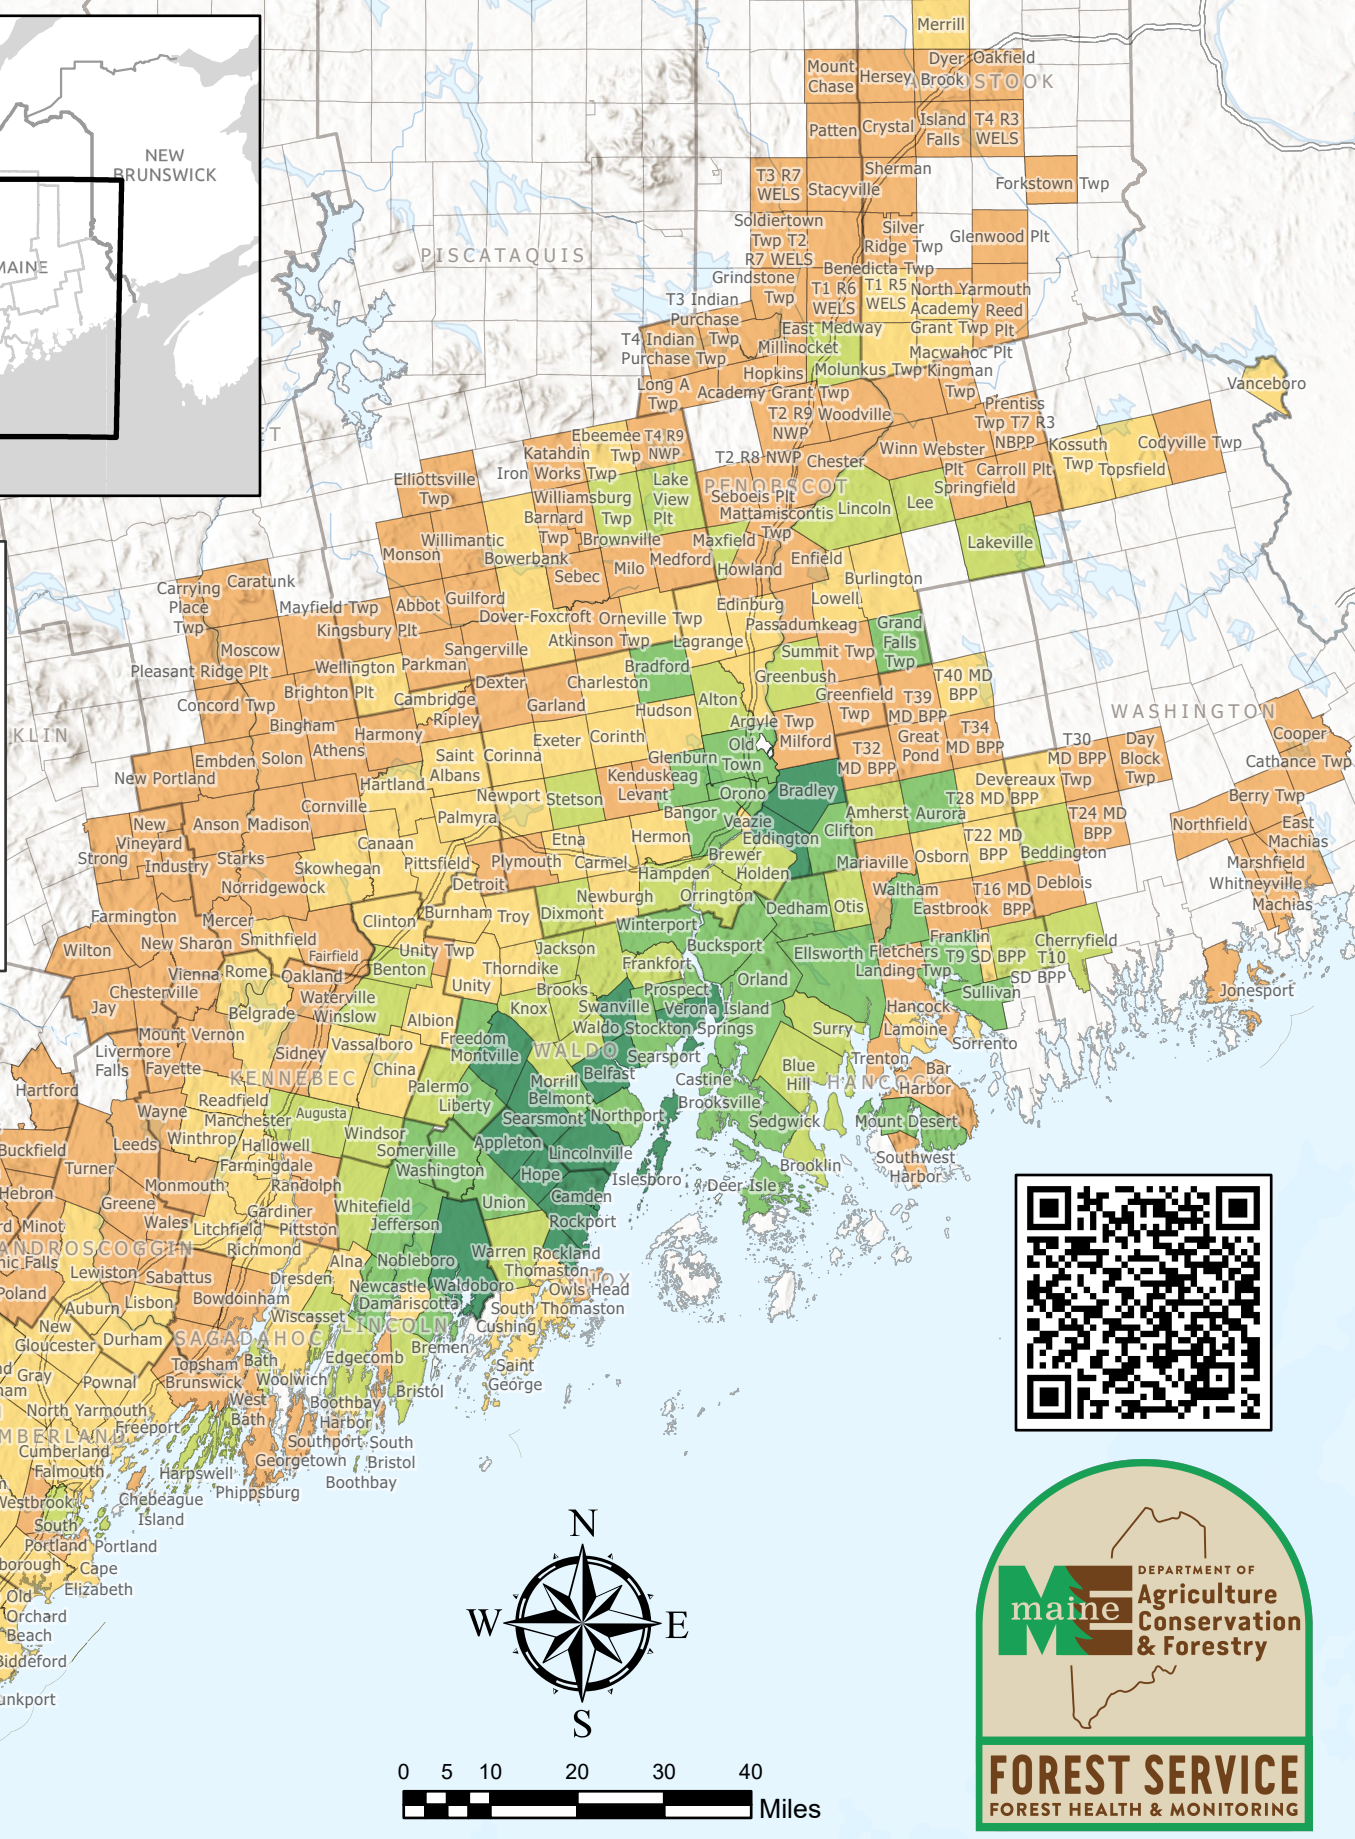

Beech Leaf Disease (BLD) Known Distribution in Maine

Year BLD Detected

- 2021
- 2022
- 2023
- 2024
- 2025

Esri, CGIAR, USGS, Esri, TomTom, Garmin, FAO, NOAA, USGS, EPA, USFWS, NRCAN, Parks Canada, Esri, TomTom, Garmin, FAO, NOAA, USGS, EPA, NPS, USFWS