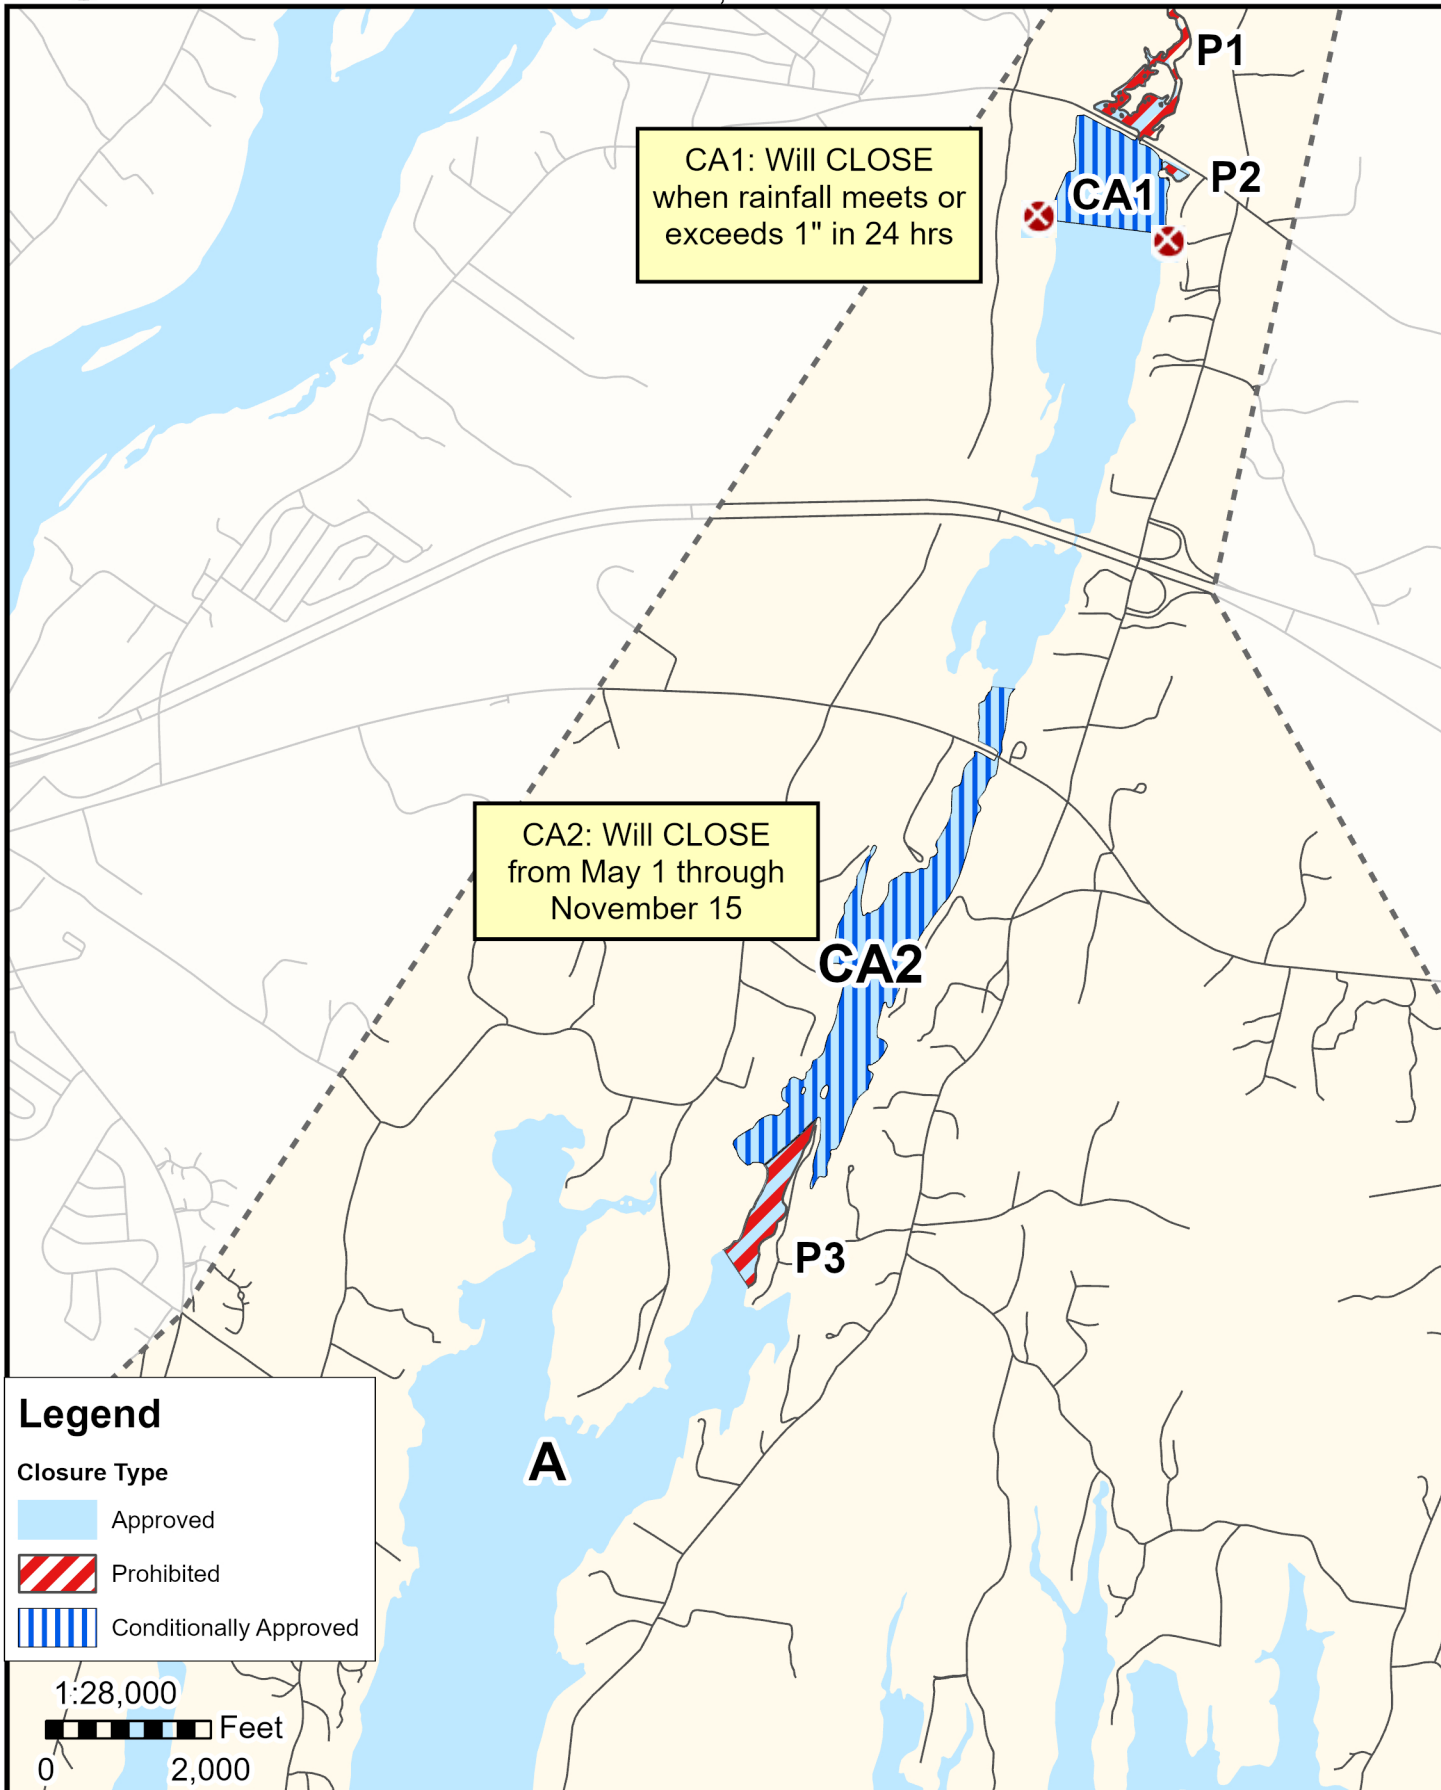

## Growing Area WL, Insets A - D

West Bath, Sebasticodagan Island, Phippsburg

This map is provided as a courtesy. Read the provided legal notice for closure details. Closures are not shown outside of the designated growing area. Maritime navigational aids are for reference only and are not suitable for maritime navigation.

## Growing Area WL, Inset A

April 30, 2026

Brunswick, West Bath

This map is provided as a courtesy. Read the provided legal notice for closure details. Closures are not shown outside of the designated growing area. Maritime navigational aids are for reference only and are not suitable for maritime navigation.