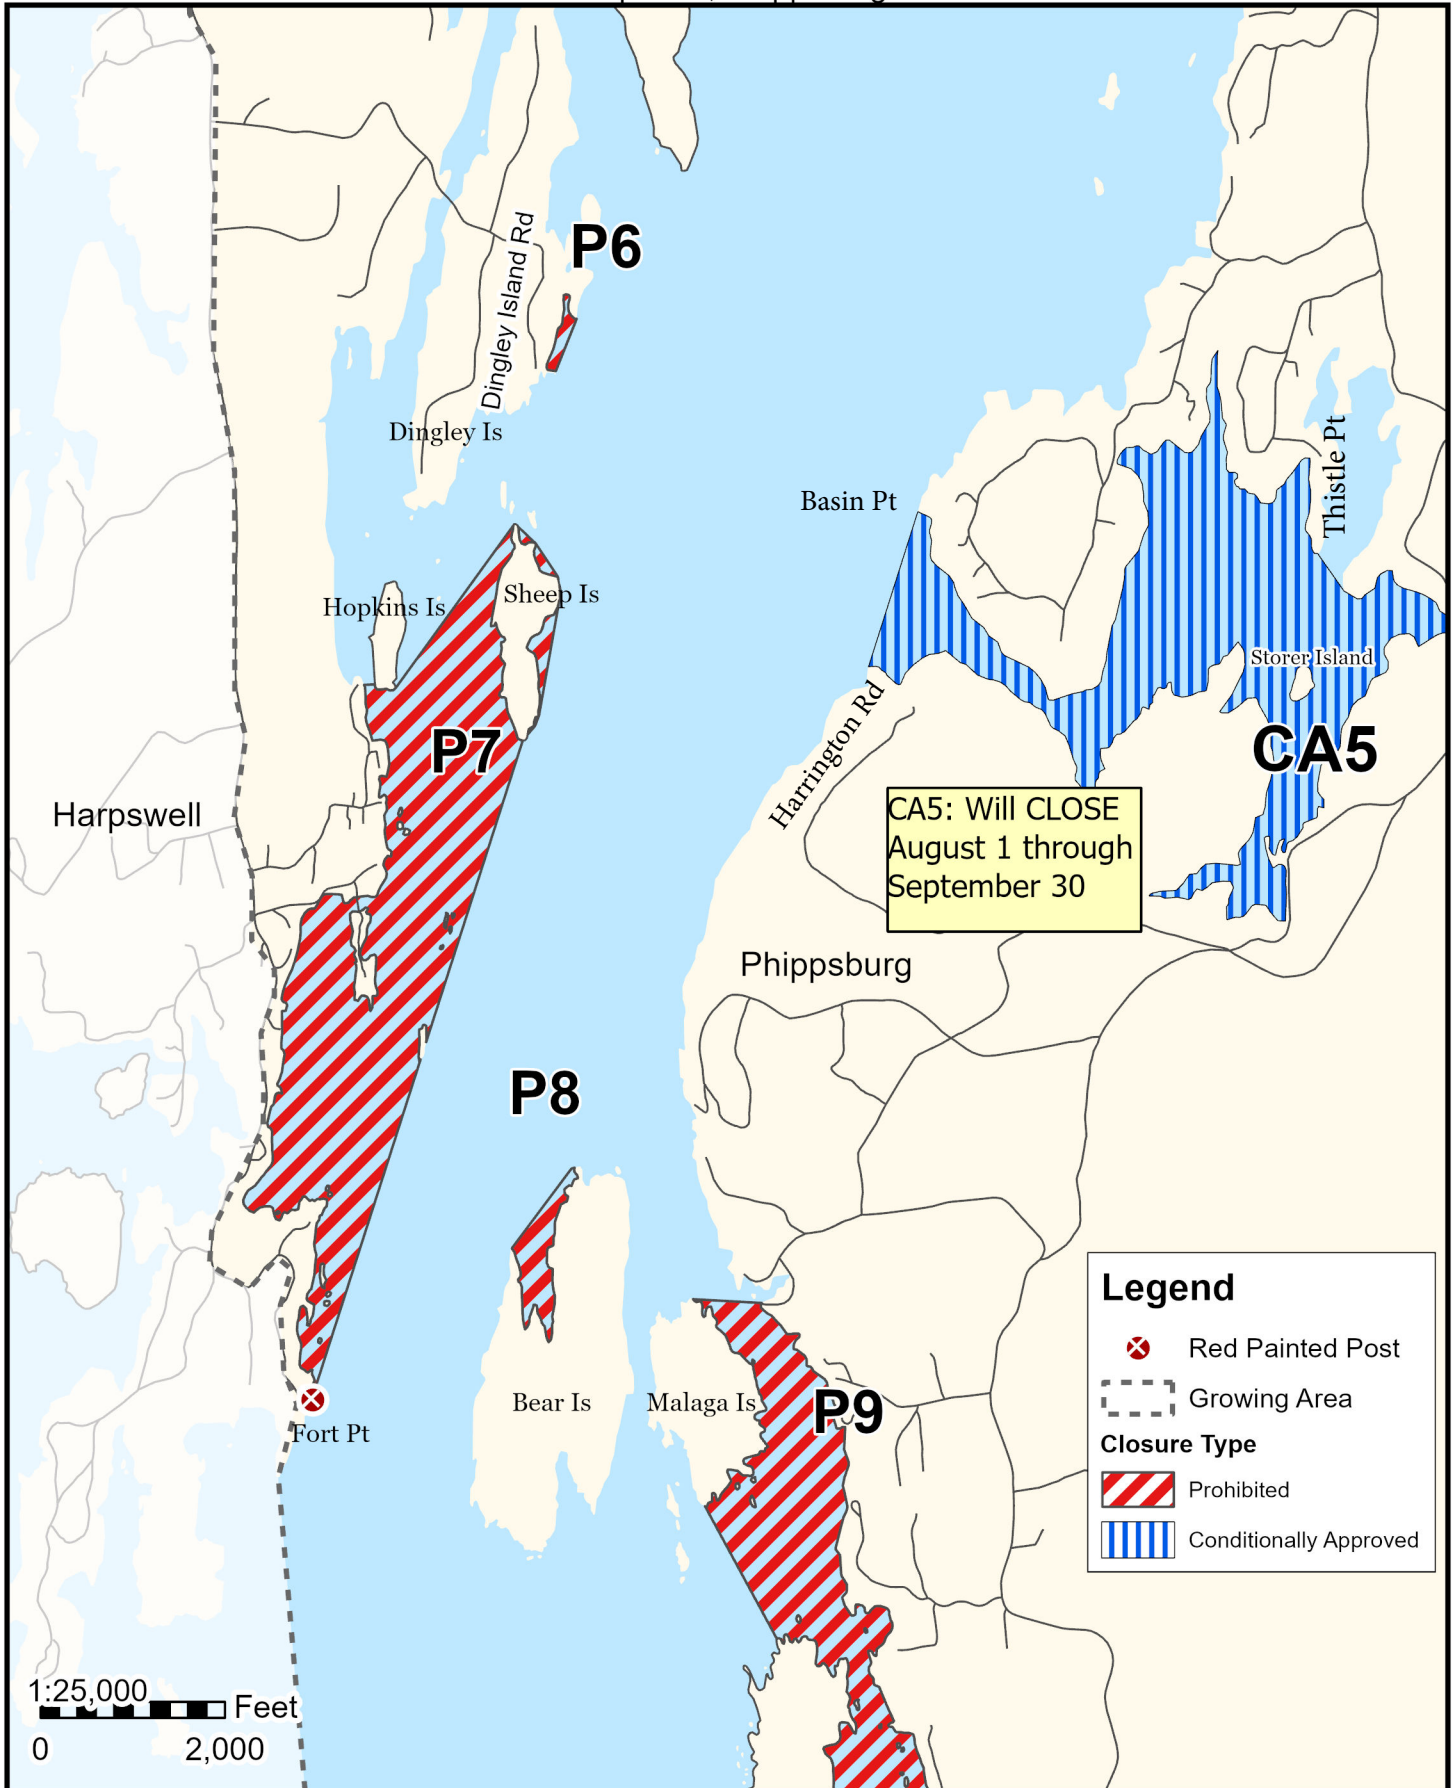

## Growing Area WL, Inset A

April 30, 2026

Brunswick, West Bath

This map is provided as a courtesy. Read the provided legal notice for closure details. Closures are not shown outside of the designated growing area. Maritime navigational aids are for reference only and are not suitable for maritime navigation.

## Growing Area WL, Inset B

West Bath, Sebascodogan Island

April 30, 2026

This map is provided as a courtesy. Read the provided legal notice for closure details. Closures are not shown outside of the designated growing area. Maritime navigational aids are for reference only and are not suitable for maritime navigation.

## Growing Area WL, Inset C

Harpswell, Phippsburg

April 30, 2026

**Legend**

- Red Painted Post
- Growing Area
- Closure Type**
- Prohibited
- Conditionally Approved

This map is provided as a courtesy. Read the provided legal notice for closure details. Closures are not shown outside of the designated growing area. Maritime navigational aids are for reference only and are not suitable for maritime navigation.