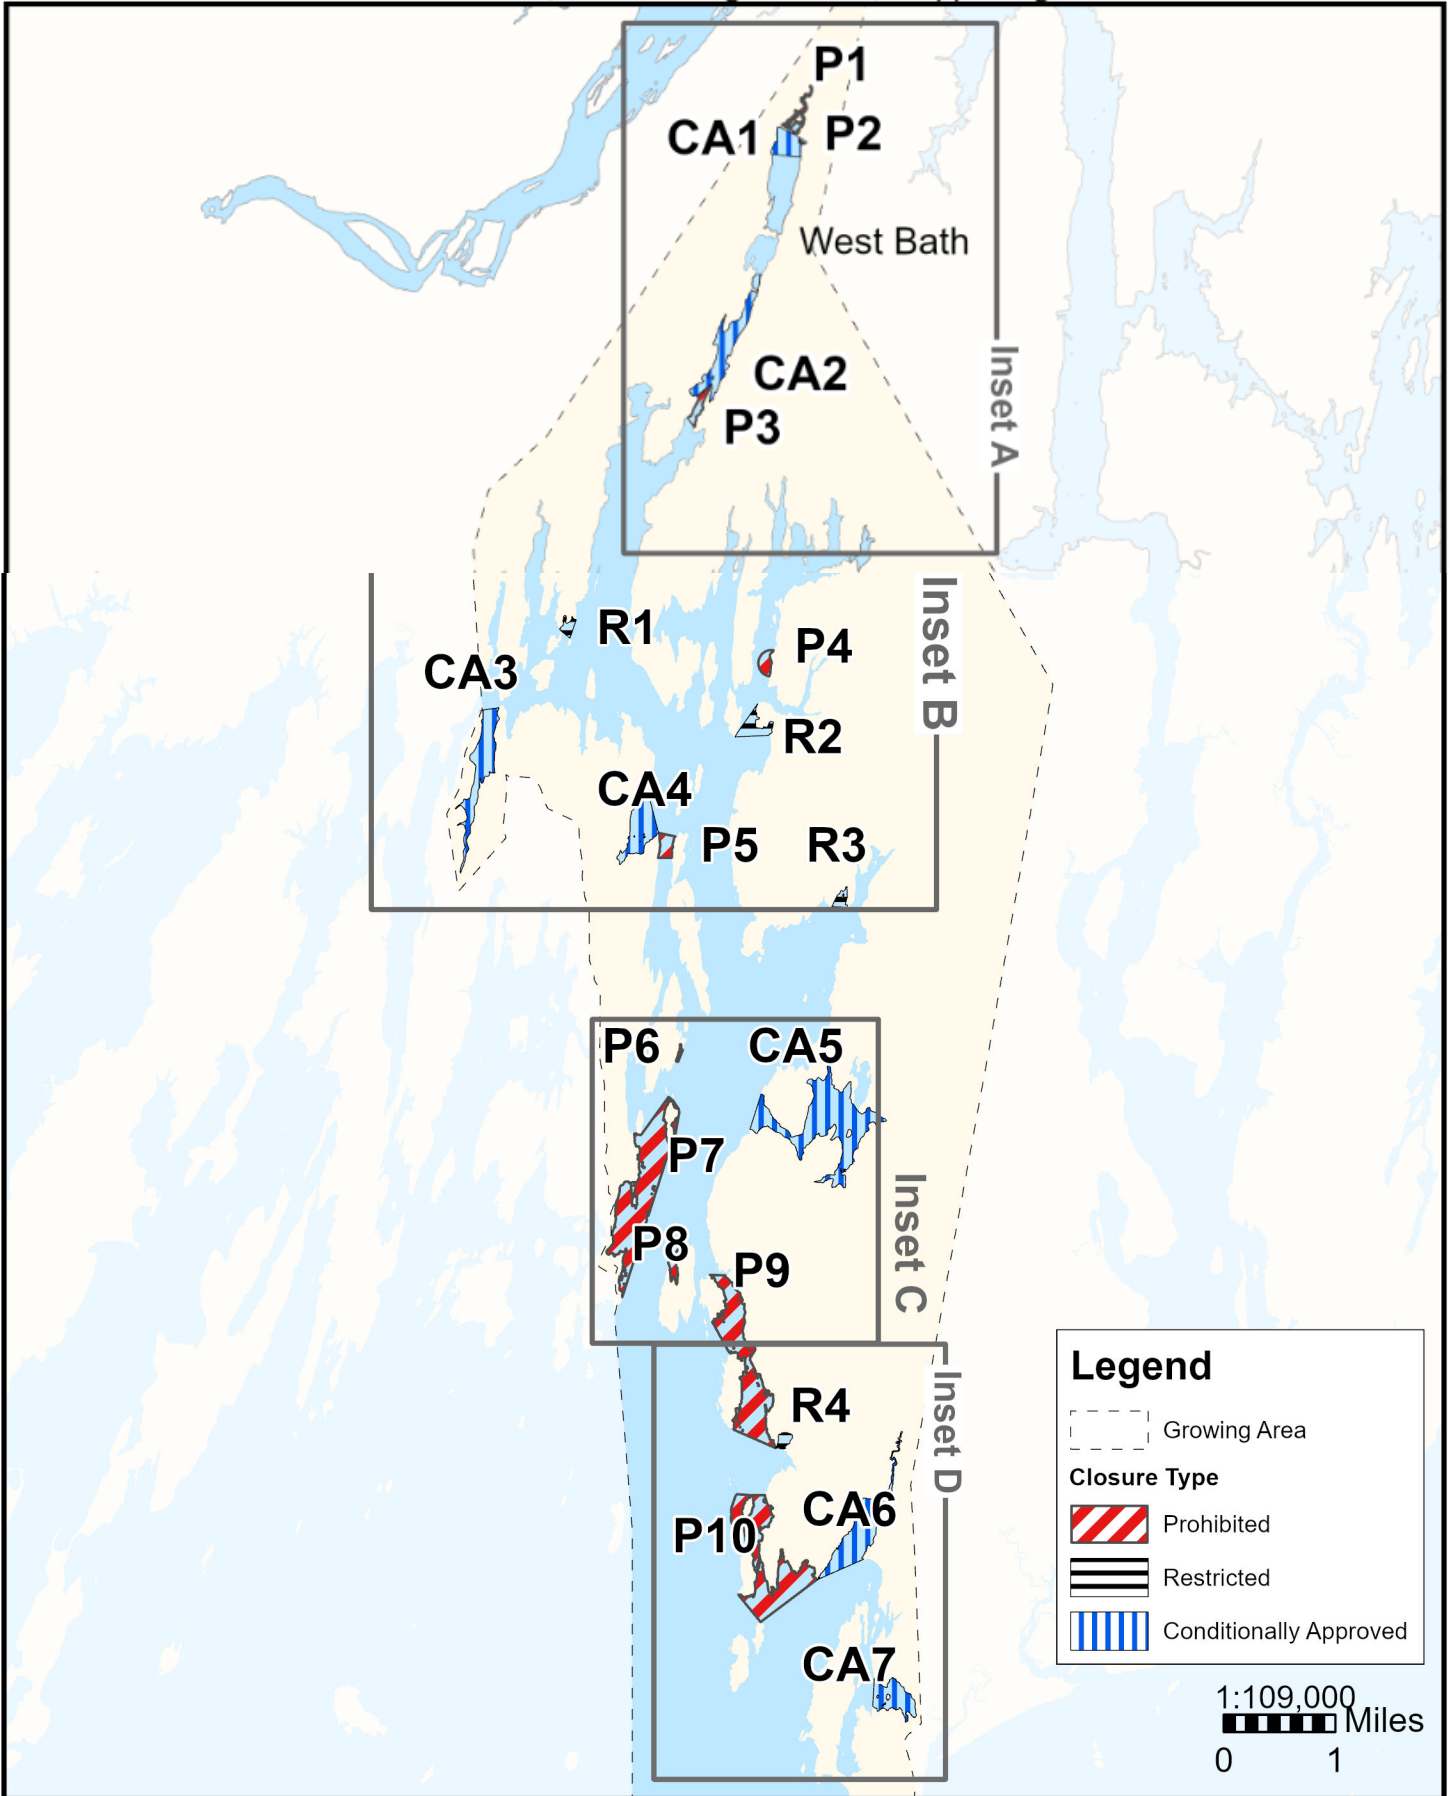

## Growing Area WL, Insets A - D

West Bath, Sebasticodagan Island, Phippsburg

This map is provided as a courtesy. Read the provided legal notice for closure details. Closures are not shown outside of the designated growing area. Maritime navigational aids are for reference only and are not suitable for maritime navigation.

## Growing Area WL, Inset A

April 30, 2026

Brunswick, West Bath

This map is provided as a courtesy. Read the provided legal notice for closure details. Closures are not shown outside of the designated growing area. Maritime navigational aids are for reference only and are not suitable for maritime navigation.