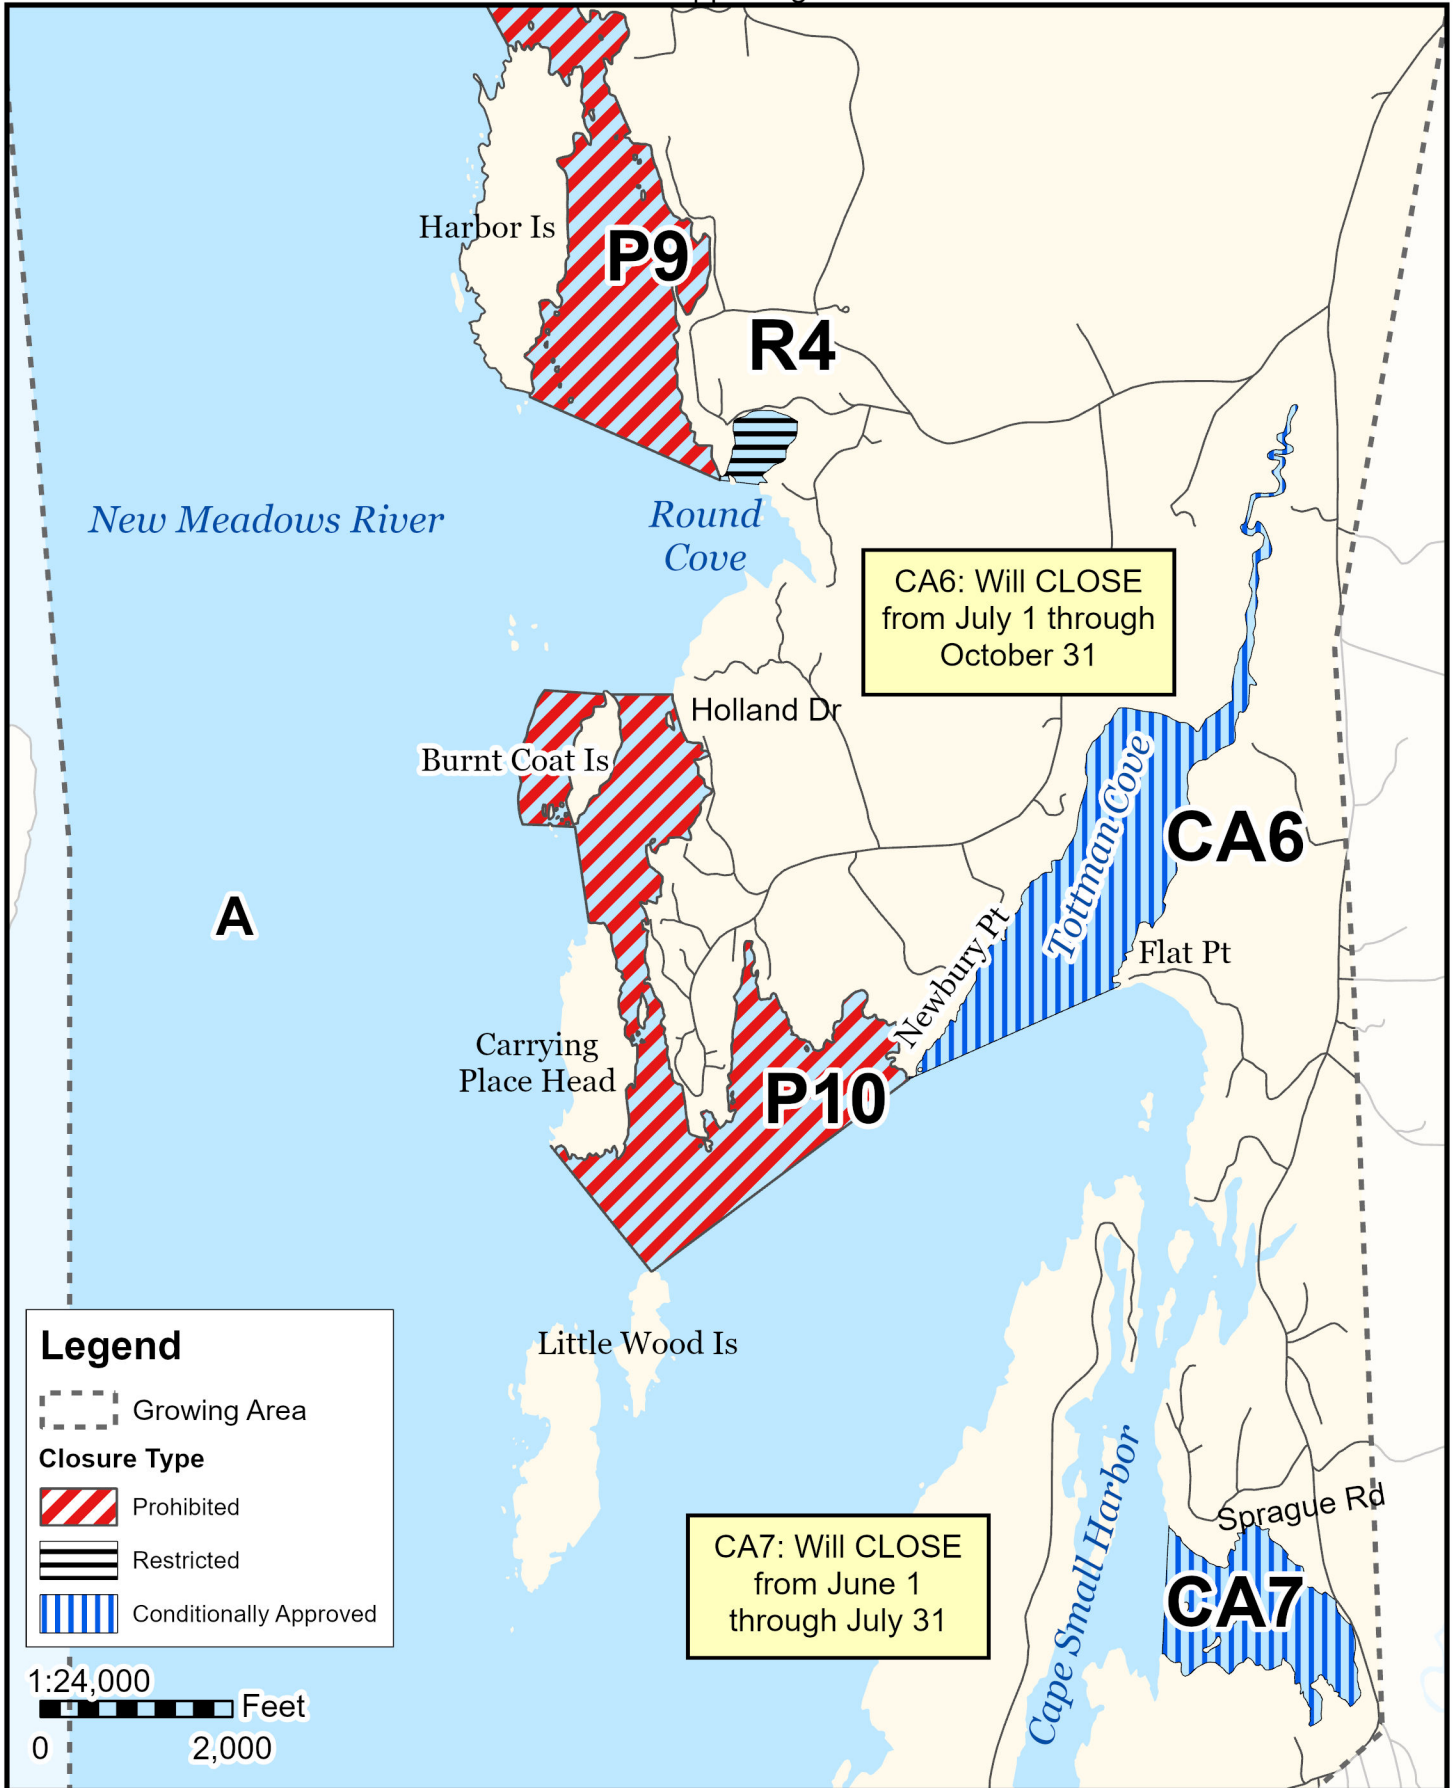

## Growing Area WL, Inset B

West Bath, Sebascodogan Island

April 30, 2026

This map is provided as a courtesy. Read the provided legal notice for closure details. Closures are not shown outside of the designated growing area. Maritime navigational aids are for reference only and are not suitable for maritime navigation.

## Growing Area WL, Inset C

Harpswell, Phippsburg

April 30, 2026

**Legend**

- Red Painted Post
- Growing Area
- Closure Type**
- Prohibited
- Conditionally Approved

This map is provided as a courtesy. Read the provided legal notice for closure details. Closures are not shown outside of the designated growing area. Maritime navigational aids are for reference only and are not suitable for maritime navigation.

## Growing Area WL, Inset D

April 30, 2026

Phippsburg

**Legend**

- Growing Area
- Closure Type**
- Prohibited
- Restricted
- Conditionally Approved

1:24,000  
 Feet  
 0 2,000

This map is provided as a courtesy. Read the provided legal notice for closure details. Closures are not shown outside of the designated growing area. Maritime navigational aids are for reference only and are not suitable for maritime navigation.