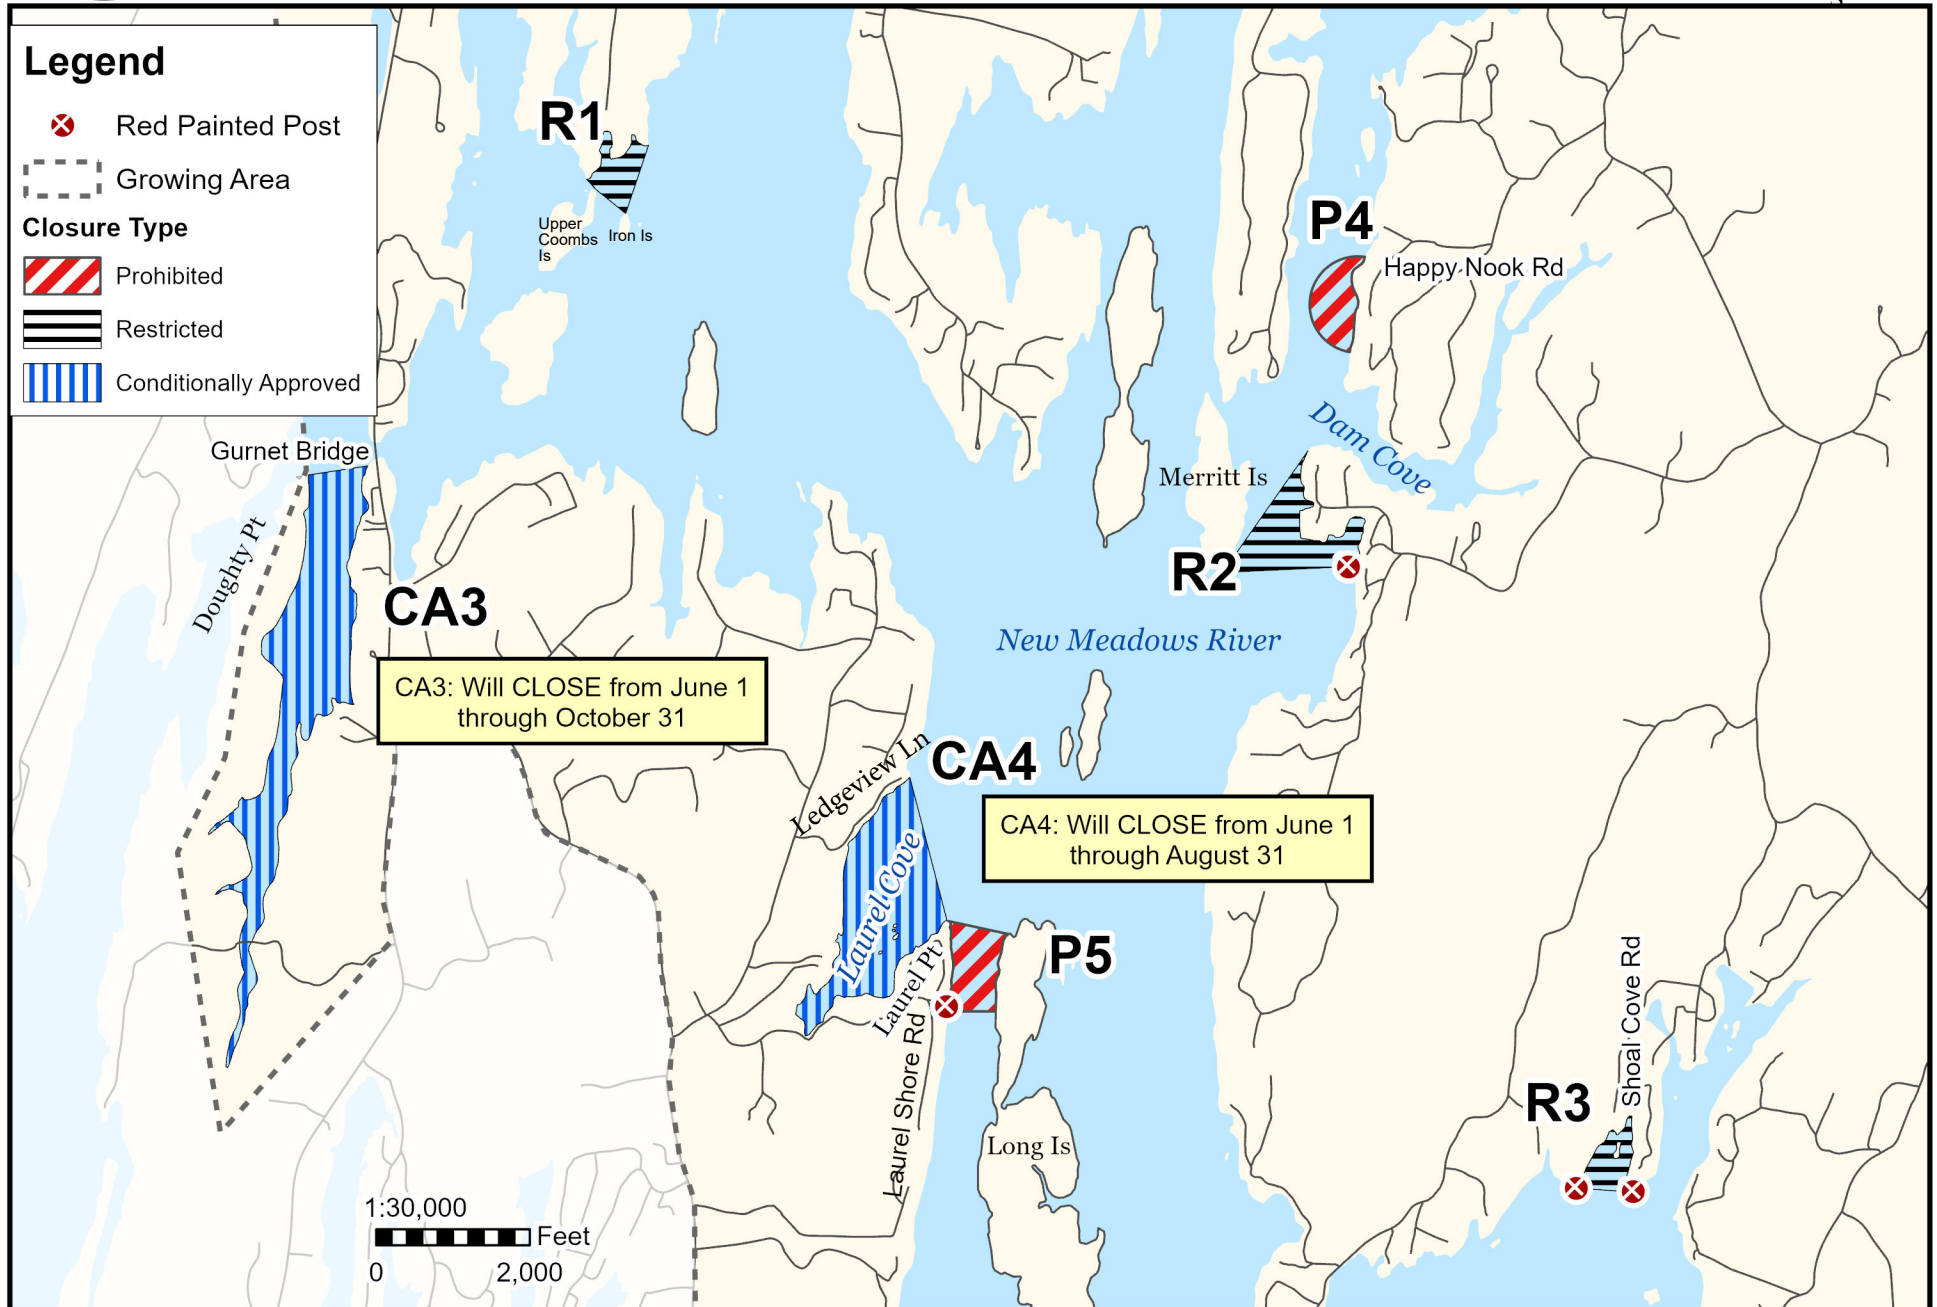

## Growing Area WL, Inset A

April 30, 2026

Brunswick, West Bath

This map is provided as a courtesy. Read the provided legal notice for closure details. Closures are not shown outside of the designated growing area. Maritime navigational aids are for reference only and are not suitable for maritime navigation.

## Growing Area WL, Inset B

West Bath, Sebascodogan Island

April 30, 2026

This map is provided as a courtesy. Read the provided legal notice for closure details. Closures are not shown outside of the designated growing area. Maritime navigational aids are for reference only and are not suitable for maritime navigation.