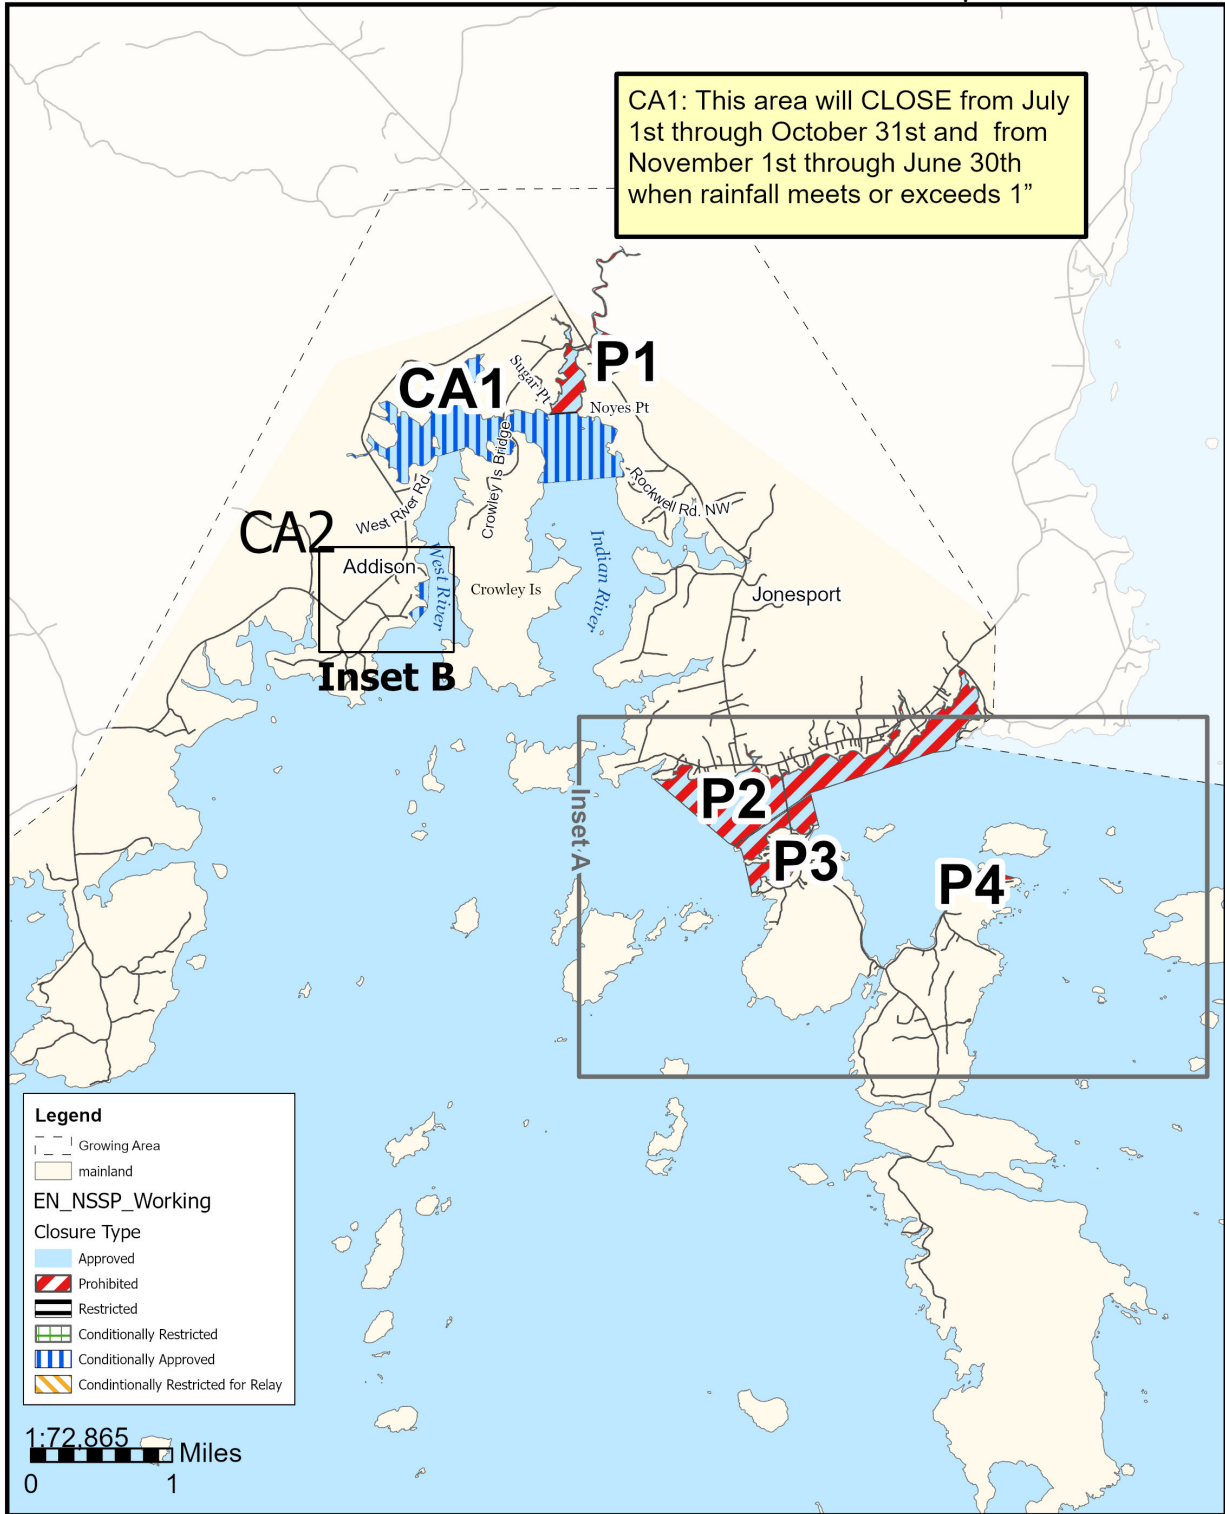

Maine Department of Marine Resources

Growing Area EN, with Inset A, and B

Addison, Jonesport, Beals, Great Wass May 6, 2026

This map is provided as a courtesy. Read the provided legal notice for closure details. Closures are not shown outside of the designated growing area. Maritime navigational aids are for reference only and are not suitable for maritime navigation.

Maine Department of Marine Resources

Growing Area EN, Inset A

Jonesport, Beals

May 6, 2026

This map is provided as a courtesy. Read the provided legal notice for closure details. Closures are not shown outside of the designated growing area. Maritime navigational aids are for reference only and are not suitable for maritime navigation.

Maine Department of Marine Resources
Growing Area EN, Inset B
Bickford Cove Addison

May 6, 2026