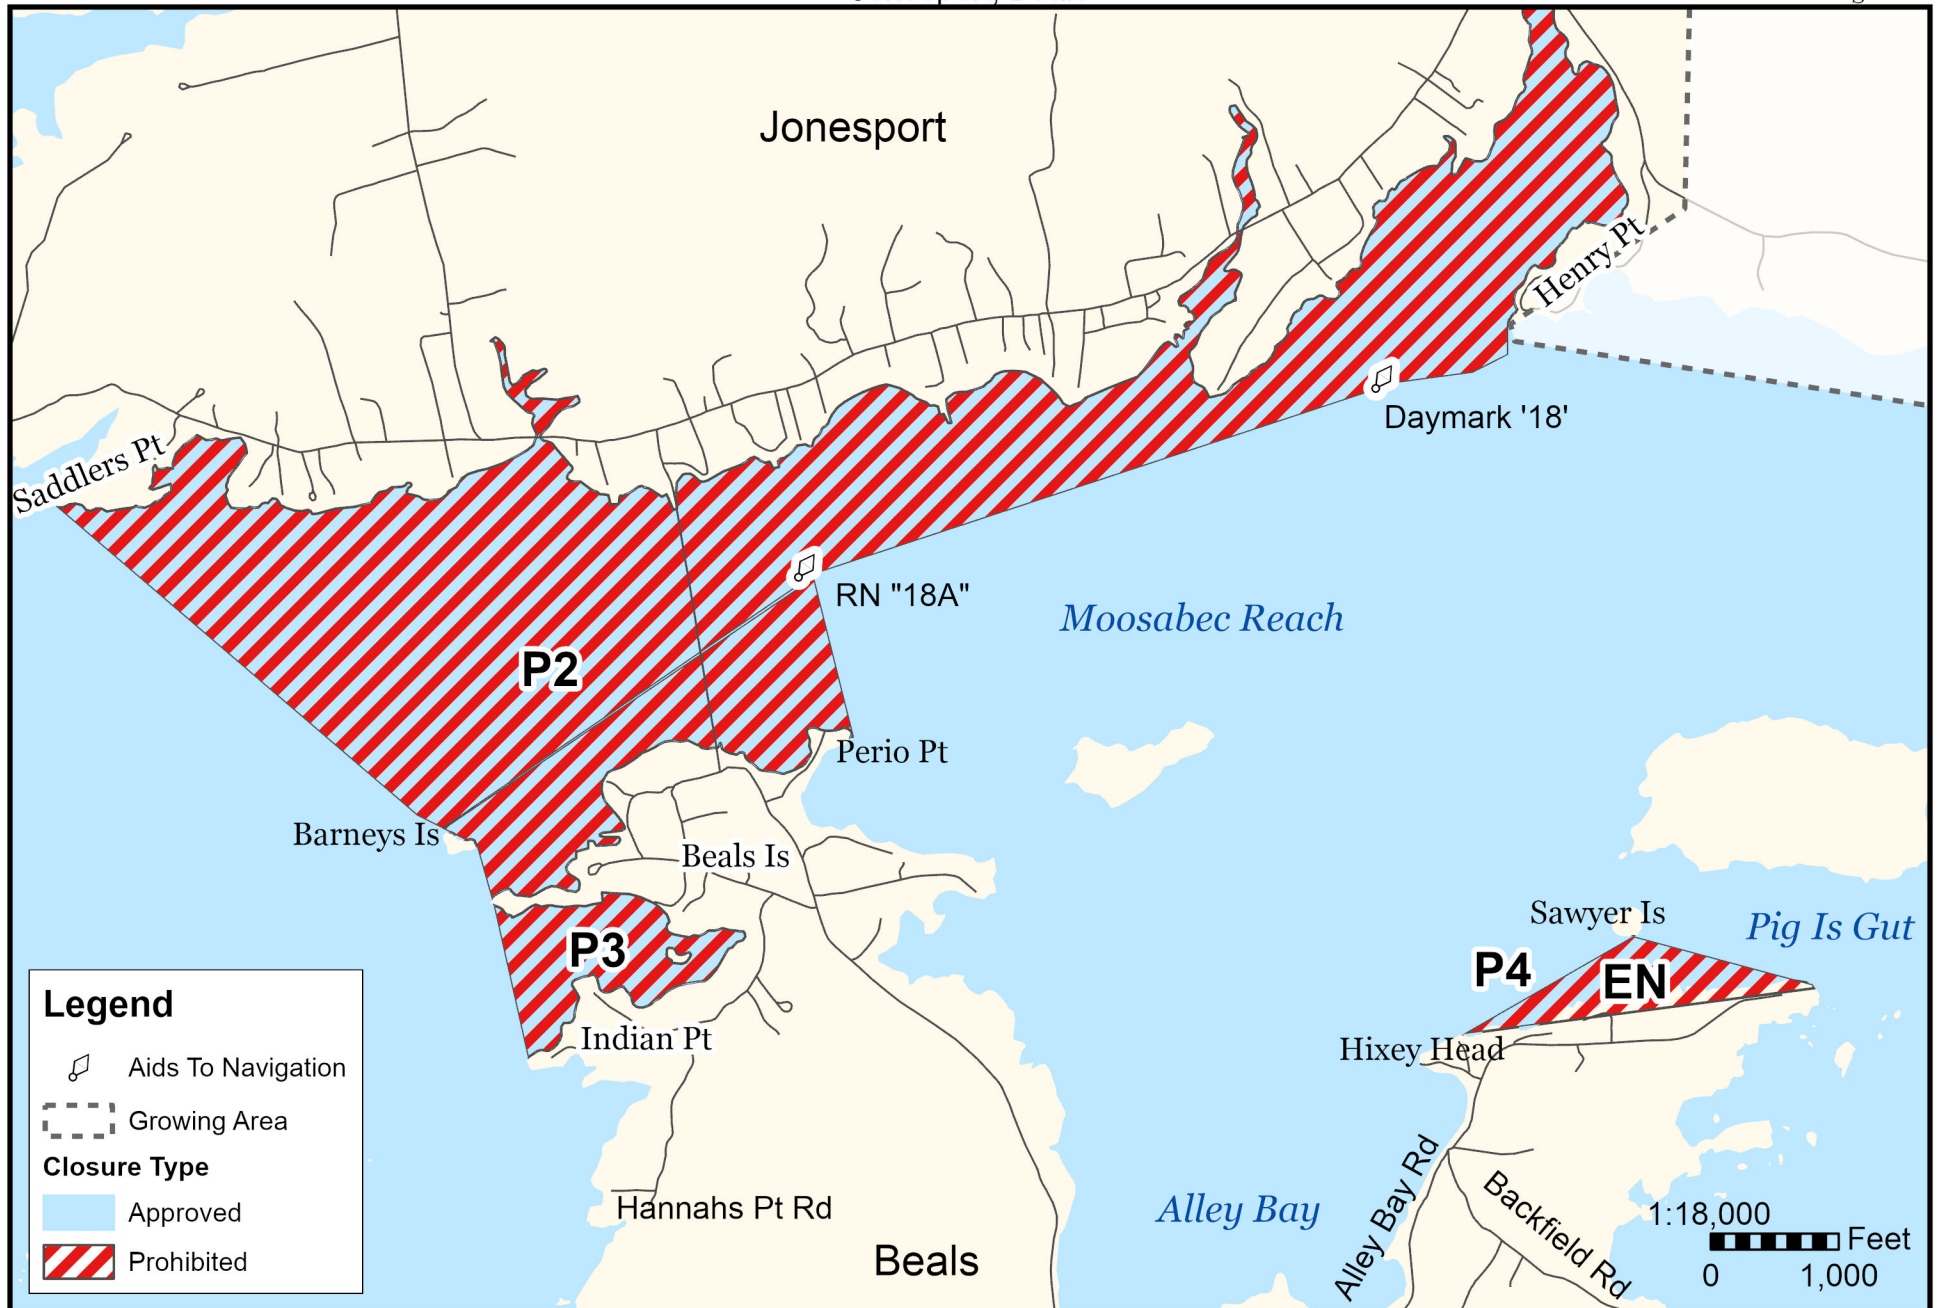

Maine Department of Marine Resources

Growing Area EN, with Inset A, and B

Addison, Jonesport, Beals, Great Wass May 6, 2026

This map is provided as a courtesy. Read the provided legal notice for closure details. Closures are not shown outside of the designated growing area. Maritime navigational aids are for reference only and are not suitable for maritime navigation.

Maine Department of Marine Resources

Growing Area EN, Inset A

Jonesport, Beals

May 6, 2026

This map is provided as a courtesy. Read the provided legal notice for closure details. Closures are not shown outside of the designated growing area. Maritime navigational aids are for reference only and are not suitable for maritime navigation.

Maine Department of Marine Resources
Growing Area EN, Inset B
Bickford Cove Addison

May 6, 2026