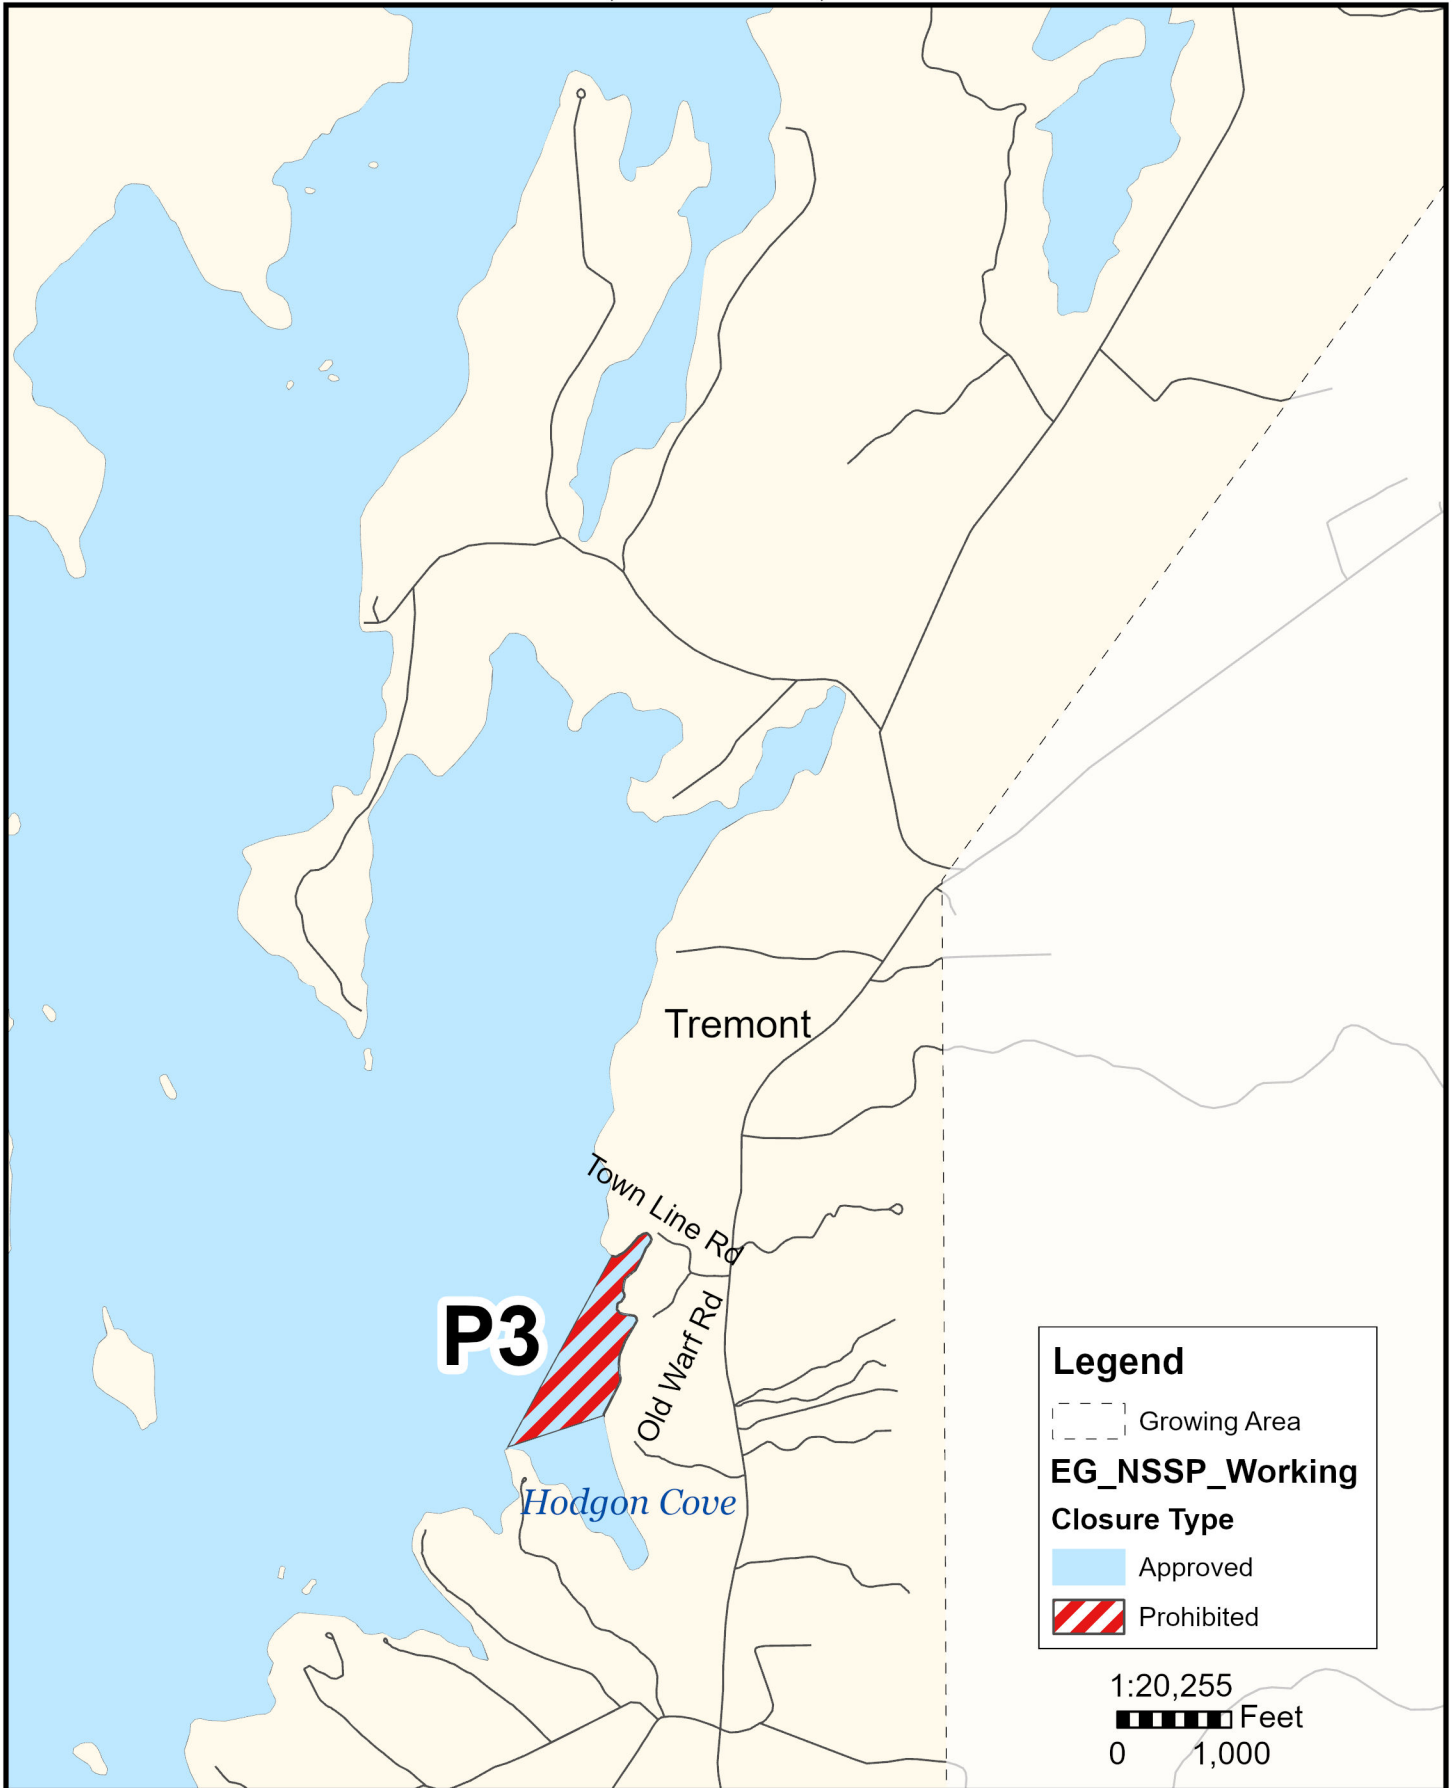

Maine Department of Marine Resources

Growing Area EG, Insets A - D

May 5, 2026

Surry, Ellsworth Trenton, Bar Harbor, Mount Desert, Tremont

This map is provided as a courtesy. Read the provided legal notice for closure details. Closures are not shown outside of the designated growing area. Maritime navigational aids are for reference only and are not suitable for maritime navigation.

Maine Department of Marine Resources

Growing Area EG, Inset A Trenton

May 5, 2026

This map is provided as a courtesy, read the provided legal notice for closure details. Closures are not shown outside of the designated growing area. Any navigation aids shown are not suitable for maritime navigation.

Maine Department of Marine Resources

Growing Area EG, Inset B Trenton, Mount Desert, Tremont

May 5, 2026

This map is provided as a courtesy, read the provided legal notice for closure details. Closures are not shown outside of the designated growing area. Any navigation aids shown are not suitable for maritime navigation.

Maine Department of Marine Resources

Growing Area EG, Inset D
Bar Harbor

May 5, 2026

Northwest Cove

CA3: This area will
CLOSE when rainfall
meets or exceeds 1"
in a 24 hour period.

Legend

 Red Painted Post

 Growing Area