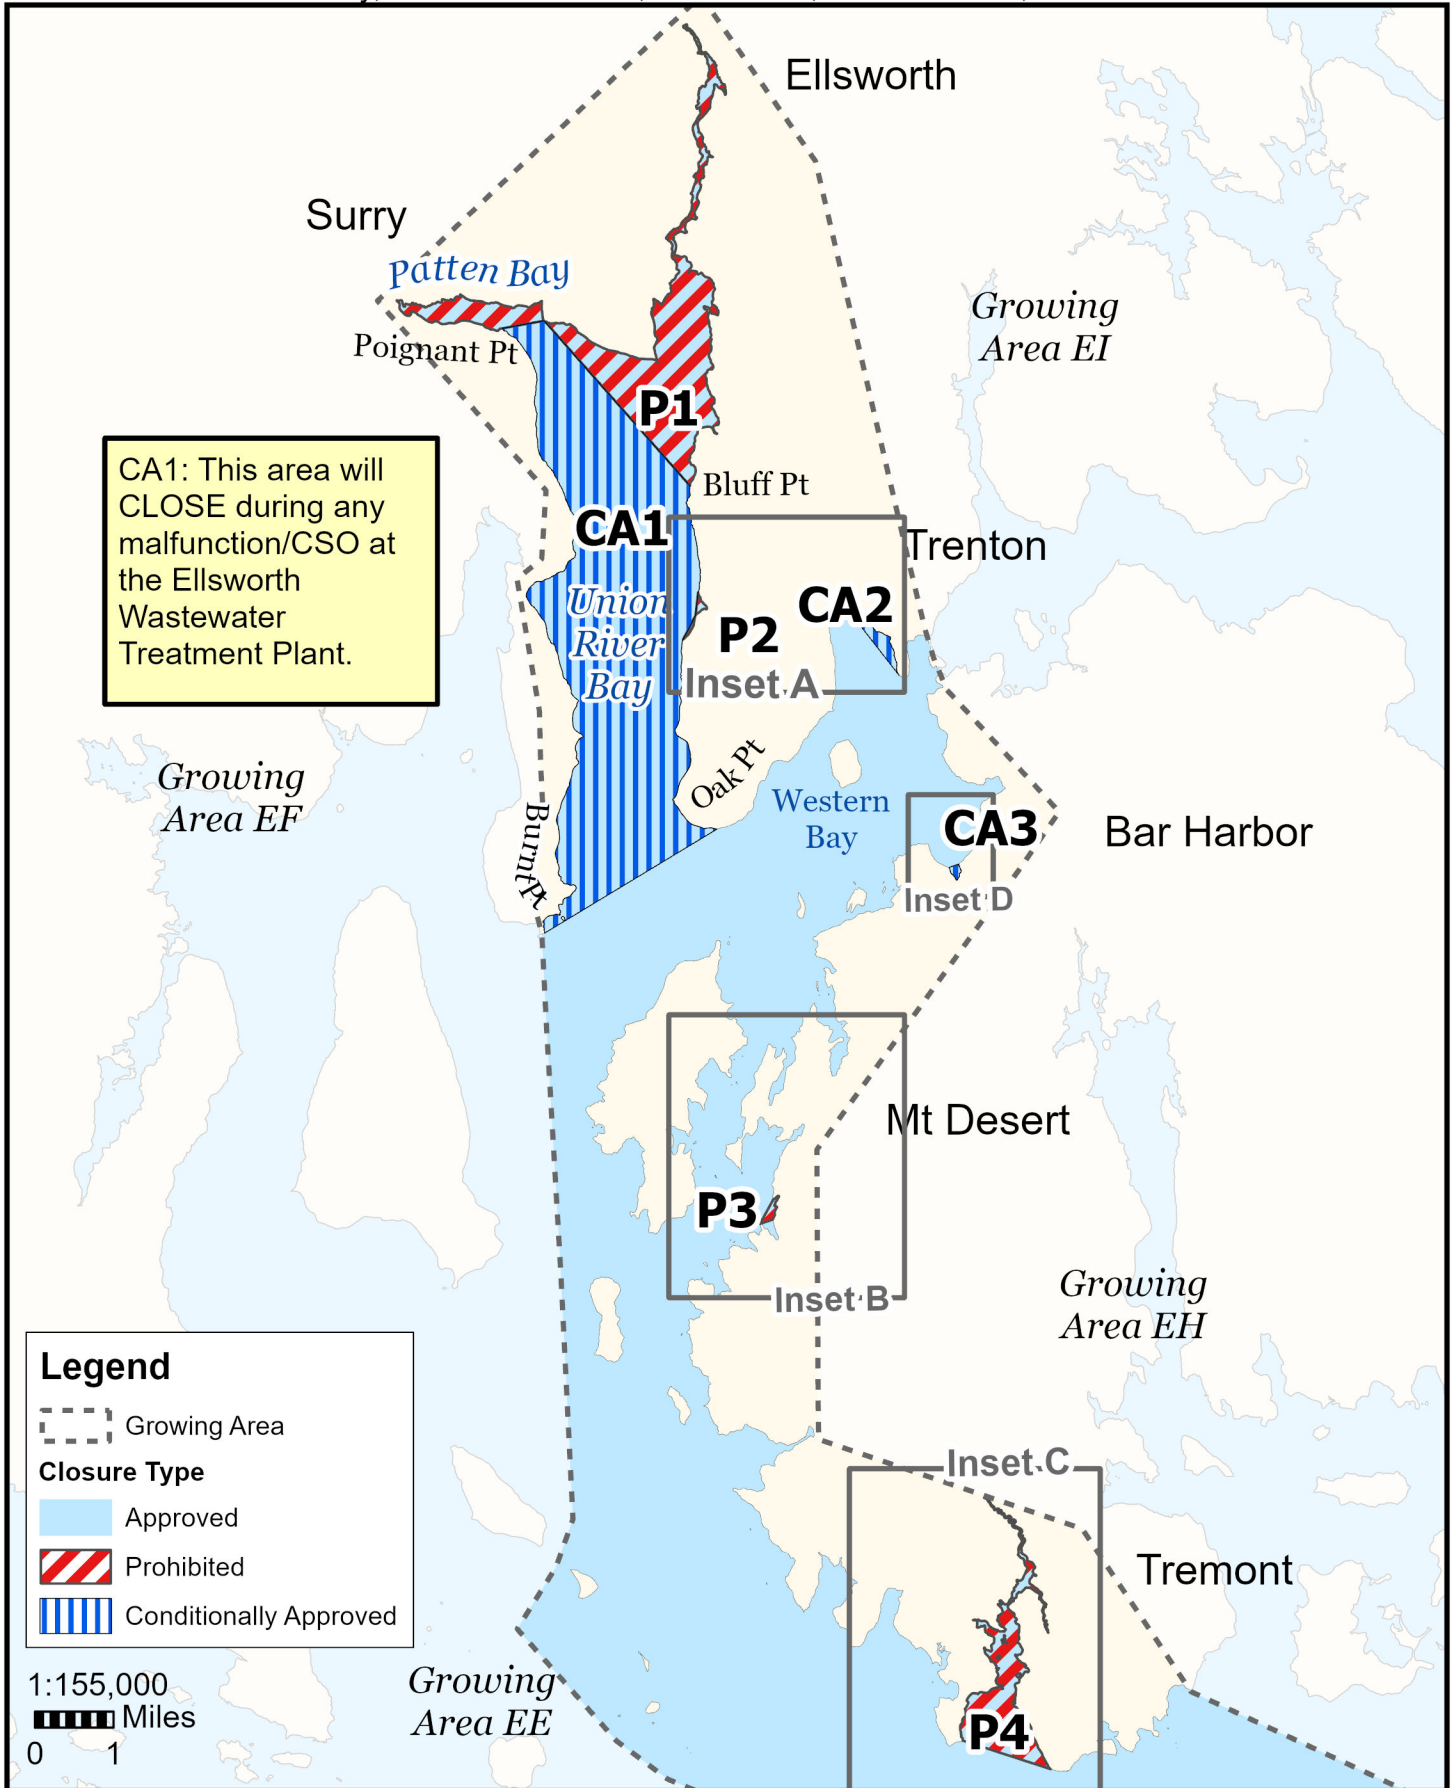

Maine Department of Marine Resources

Growing Area EG, Insets A - D

May 5, 2026

Surry, Ellsworth Trenton, Bar Harbor, Mount Desert, Tremont

This map is provided as a courtesy. Read the provided legal notice for closure details. Closures are not shown outside of the designated growing area. Maritime navigational aids are for reference only and are not suitable for maritime navigation.

Maine Department of Marine Resources

Growing Area EG, Inset A Trenton

May 5, 2026

This map is provided as a courtesy, read the provided legal notice for closure details. Closures are not shown outside of the designated growing area. Any navigation aids shown are not suitable for maritime navigation.

Maine Department of Marine Resources

Growing Area EG, Inset B Trenton, Mount Desert, Tremont

May 5, 2026

This map is provided as a courtesy, read the provided legal notice for closure details. Closures are not shown outside of the designated growing area. Any navigation aids shown are not suitable for maritime navigation.

Maine Department of Marine Resources

Growing Area EG, Inset D
Bar Harbor

May 5, 2026

Northwest Cove

CA3: This area will
CLOSE when rainfall
meets or exceeds 1"
in a 24 hour period.

Legend

 Red Painted Post

 Growing Area