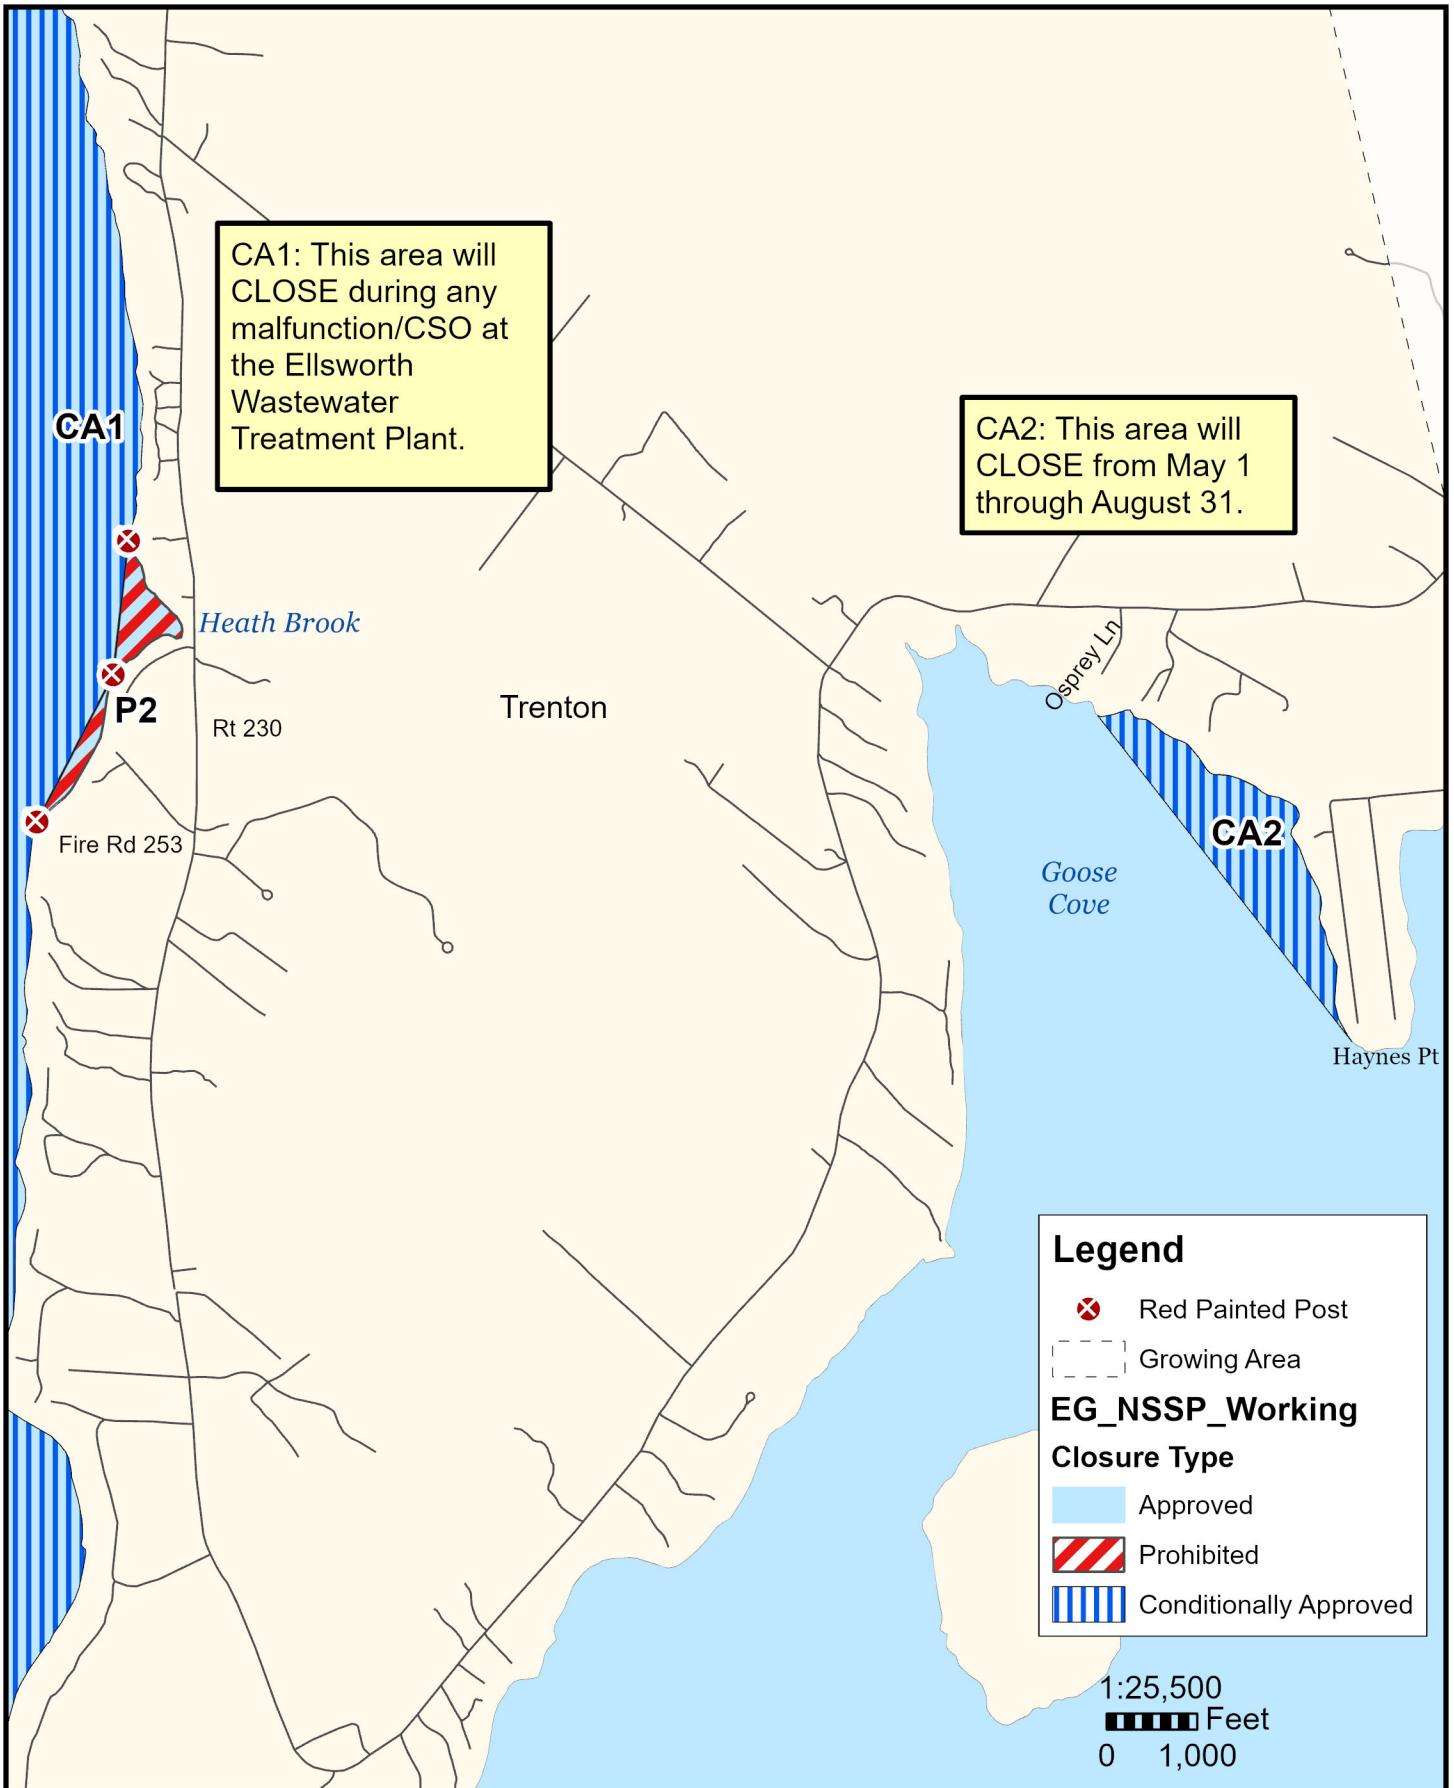

Maine Department of Marine Resources

Growing Area EG, Insets A - D

May 5, 2026

Surry, Ellsworth Trenton, Bar Harbor, Mount Desert, Tremont

This map is provided as a courtesy. Read the provided legal notice for closure details. Closures are not shown outside of the designated growing area. Maritime navigational aids are for reference only and are not suitable for maritime navigation.

Maine Department of Marine Resources

Growing Area EG, Inset A Trenton

May 5, 2026

This map is provided as a courtesy, read the provided legal notice for closure details. Closures are not shown outside of the designated growing area. Any navigation aids shown are not suitable for maritime navigation.

Maine Department of Marine Resources

Growing Area EG, Inset B Trenton, Mount Desert, Tremont

May 5, 2026

This map is provided as a courtesy, read the provided legal notice for closure details. Closures are not shown outside of the designated growing area. Any navigation aids shown are not suitable for maritime navigation.

Maine Department of Marine Resources

Growing Area EG, Inset D
Bar Harbor

May 5, 2026

Northwest Cove

CA3: This area will
CLOSE when rainfall
meets or exceeds 1"
in a 24 hour period.

Legend

 Red Painted Post

 Growing Area