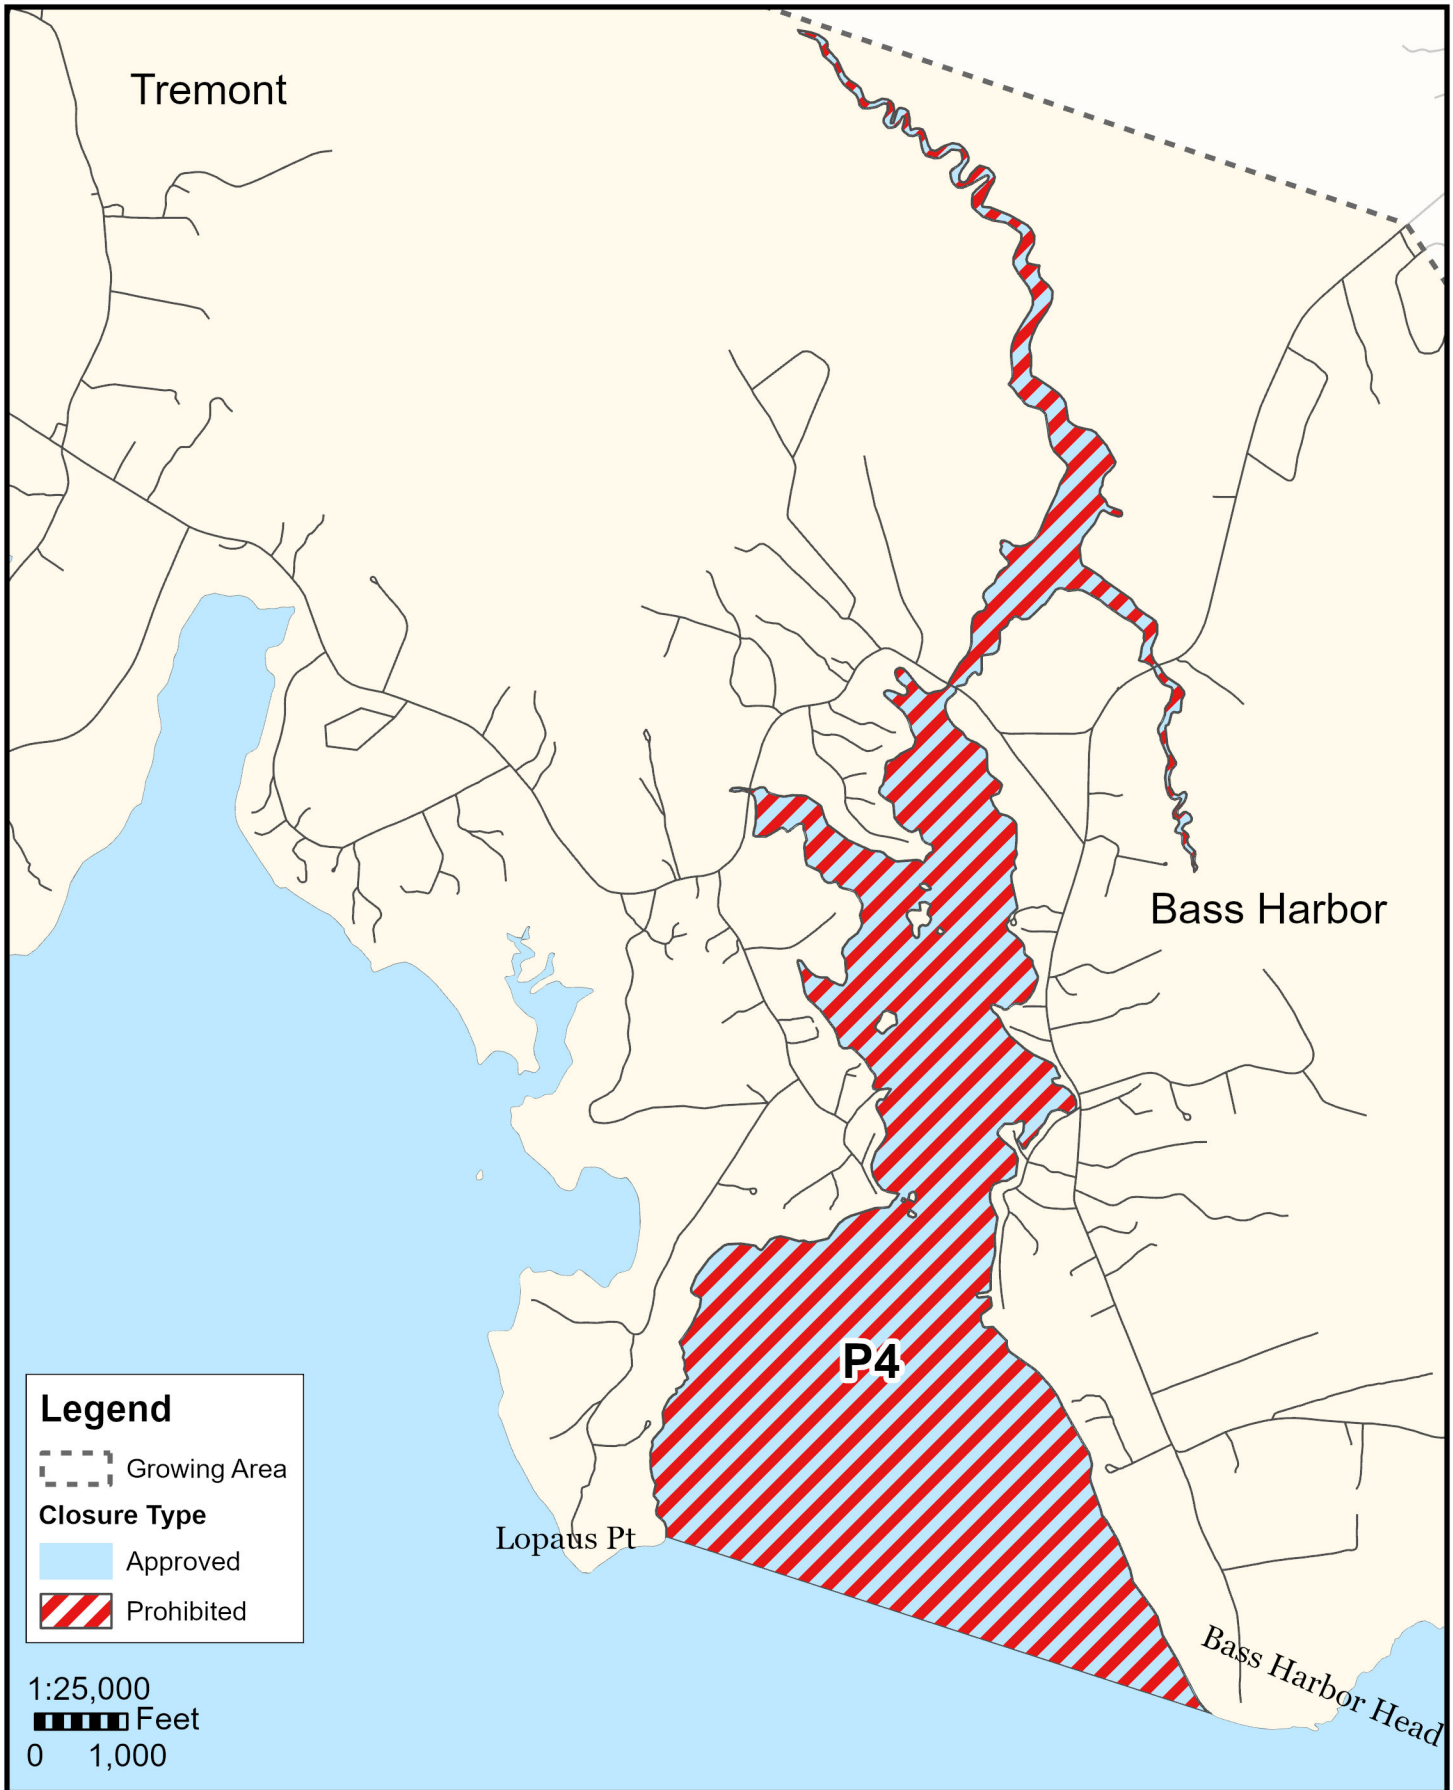

Maine Department of Marine Resources

Growing Area EG, Insets A - D

May 5, 2026

Surry, Ellsworth Trenton, Bar Harbor, Mount Desert, Tremont

This map is provided as a courtesy. Read the provided legal notice for closure details. Closures are not shown outside of the designated growing area. Maritime navigational aids are for reference only and are not suitable for maritime navigation.

Maine Department of Marine Resources

Growing Area EG, Inset B Trenton, Mount Desert, Tremont

May 5, 2026

This map is provided as a courtesy, read the provided legal notice for closure details. Closures are not shown outside of the designated growing area. Any navigation aids shown are not suitable for maritime navigation.

Maine Department of Marine Resources

Growing Area EG, Inset C

Tremont

May 5, 2026

This map is provided as a courtesy. Read the provided legal notice for closure details. Closures are not shown outside of the designated growing area. Maritime navigational aids are for reference only and are not suitable for maritime navigation.

Maine Department of Marine Resources

Growing Area EG, Inset D
Bar Harbor

May 5, 2026

Northwest Cove

CA3: This area will
CLOSE when rainfall
meets or exceeds 1"
in a 24 hour period.

Legend

 Red Painted Post

 Growing Area