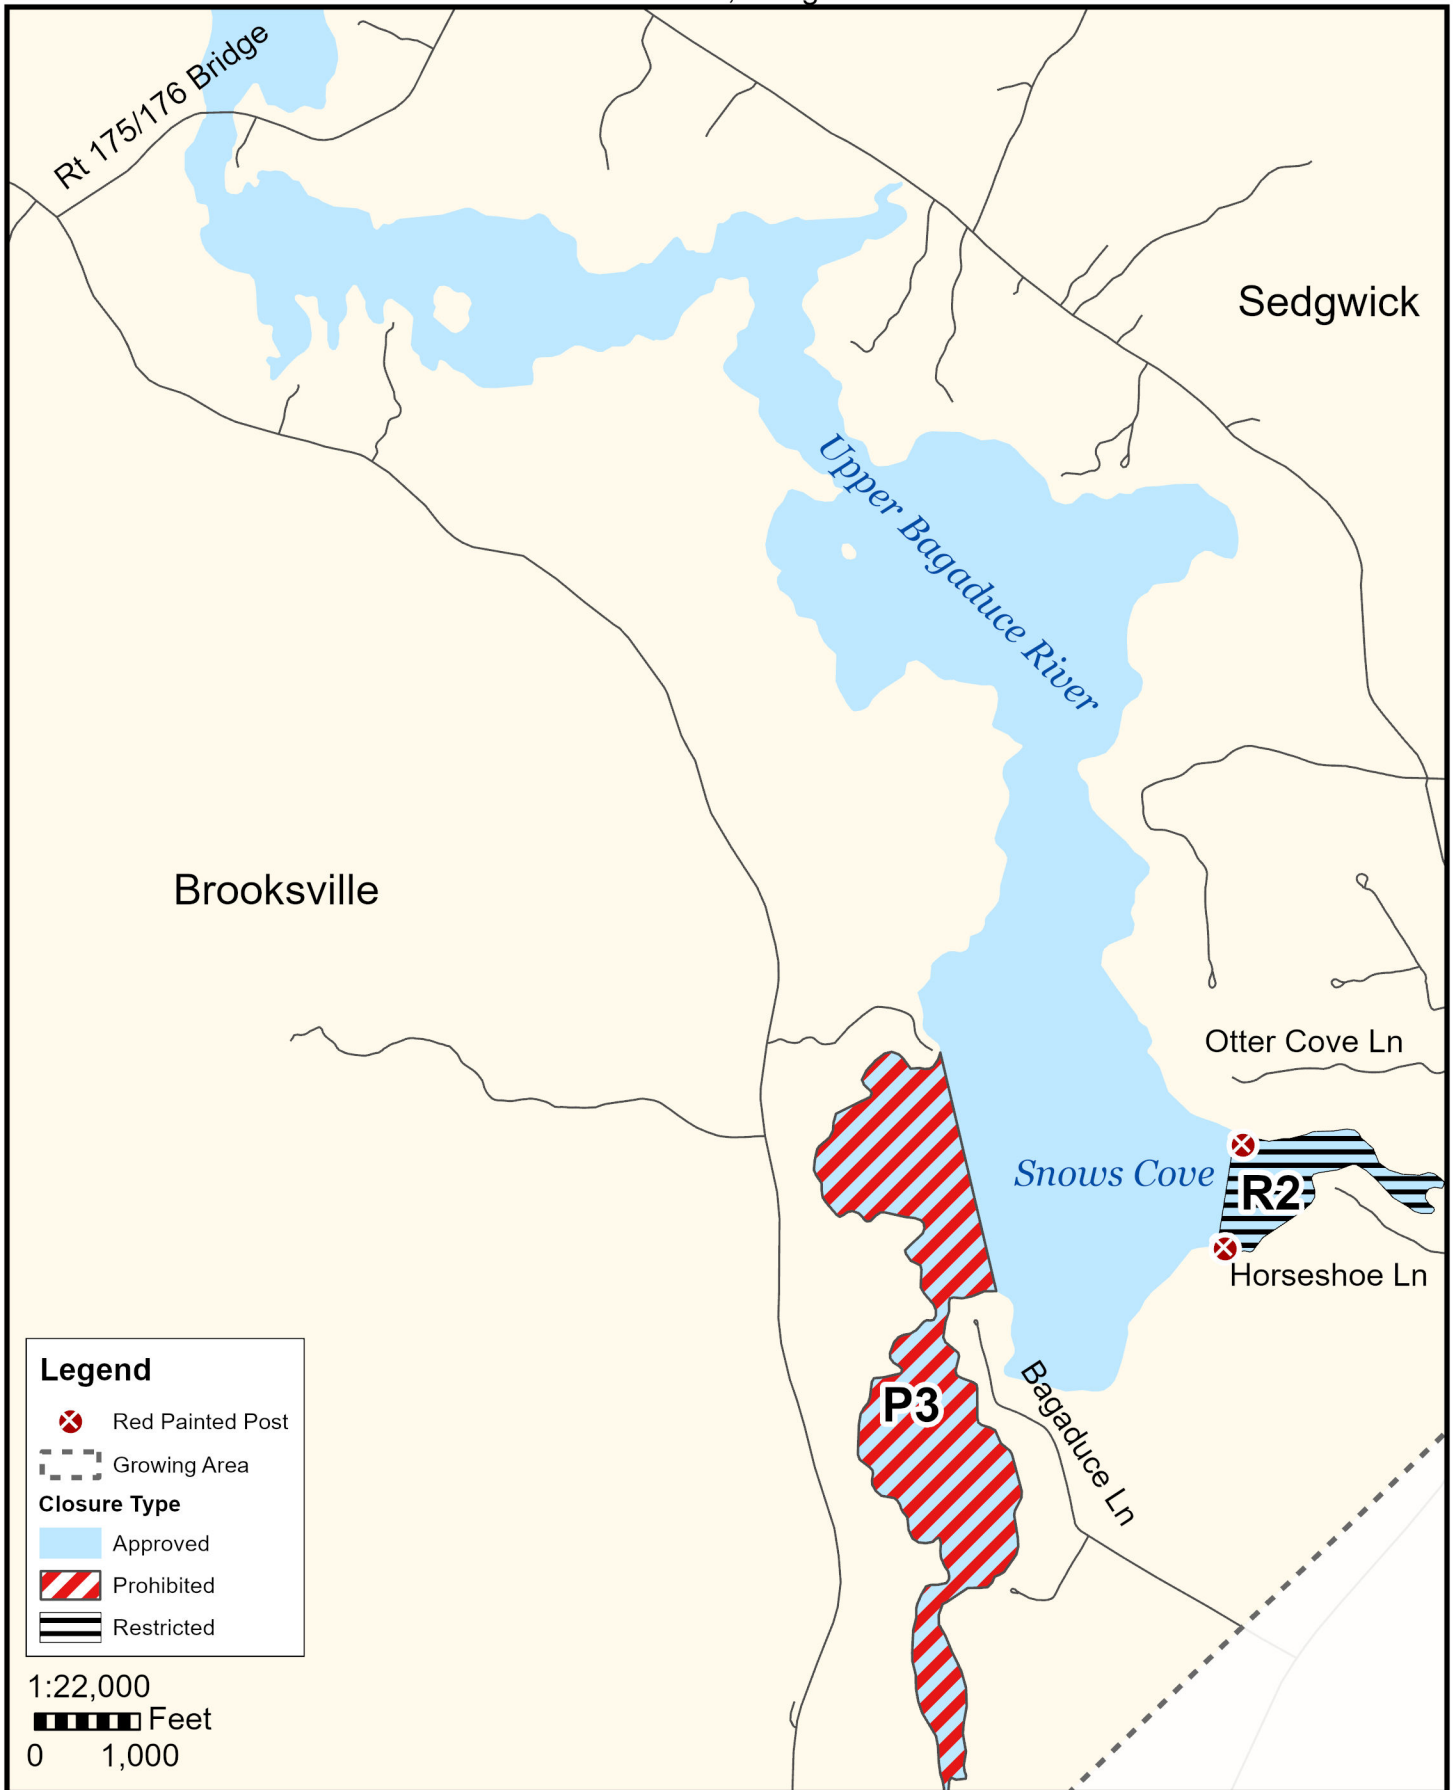

Maine Department of Marine Resources

Growing Area EA, Insets A - D

Castine, Harborside, Penobscot, Brooksville

May 19, 2026

This map is provided as a courtesy. Read the provided legal notice for closure details. Closures are not shown outside of the designated growing area. Maritime navigational aids are for reference only and are not suitable for maritime navigation.

Maine Department of Marine Resources

Growing Area EA, Inset A

May 19, 2026

Penobscot

This map is provided as a courtesy. Read the provided legal notice for closure details. Closures are not shown outside of the designated growing area. Maritime navigational aids are for reference only and are not suitable for maritime navigation.

Maine Department of Marine Resources

Growing Area EA, Inset B

May 19, 2026

This map is provided as a courtesy. Read the provided legal notice for closure details. Closures are not shown outside of the designated growing area. Maritime navigational aids are for reference only and are not suitable for maritime navigation.

Maine Department of Marine Resources

Growing Area EA, Inset C

May 19, 2026

Brooksville, Sedgwick

This map is provided as a courtesy. Read the provided legal notice for closure details. Closures are not shown outside of the designated growing area. Maritime navigational aids are for reference only and are not suitable for maritime navigation.