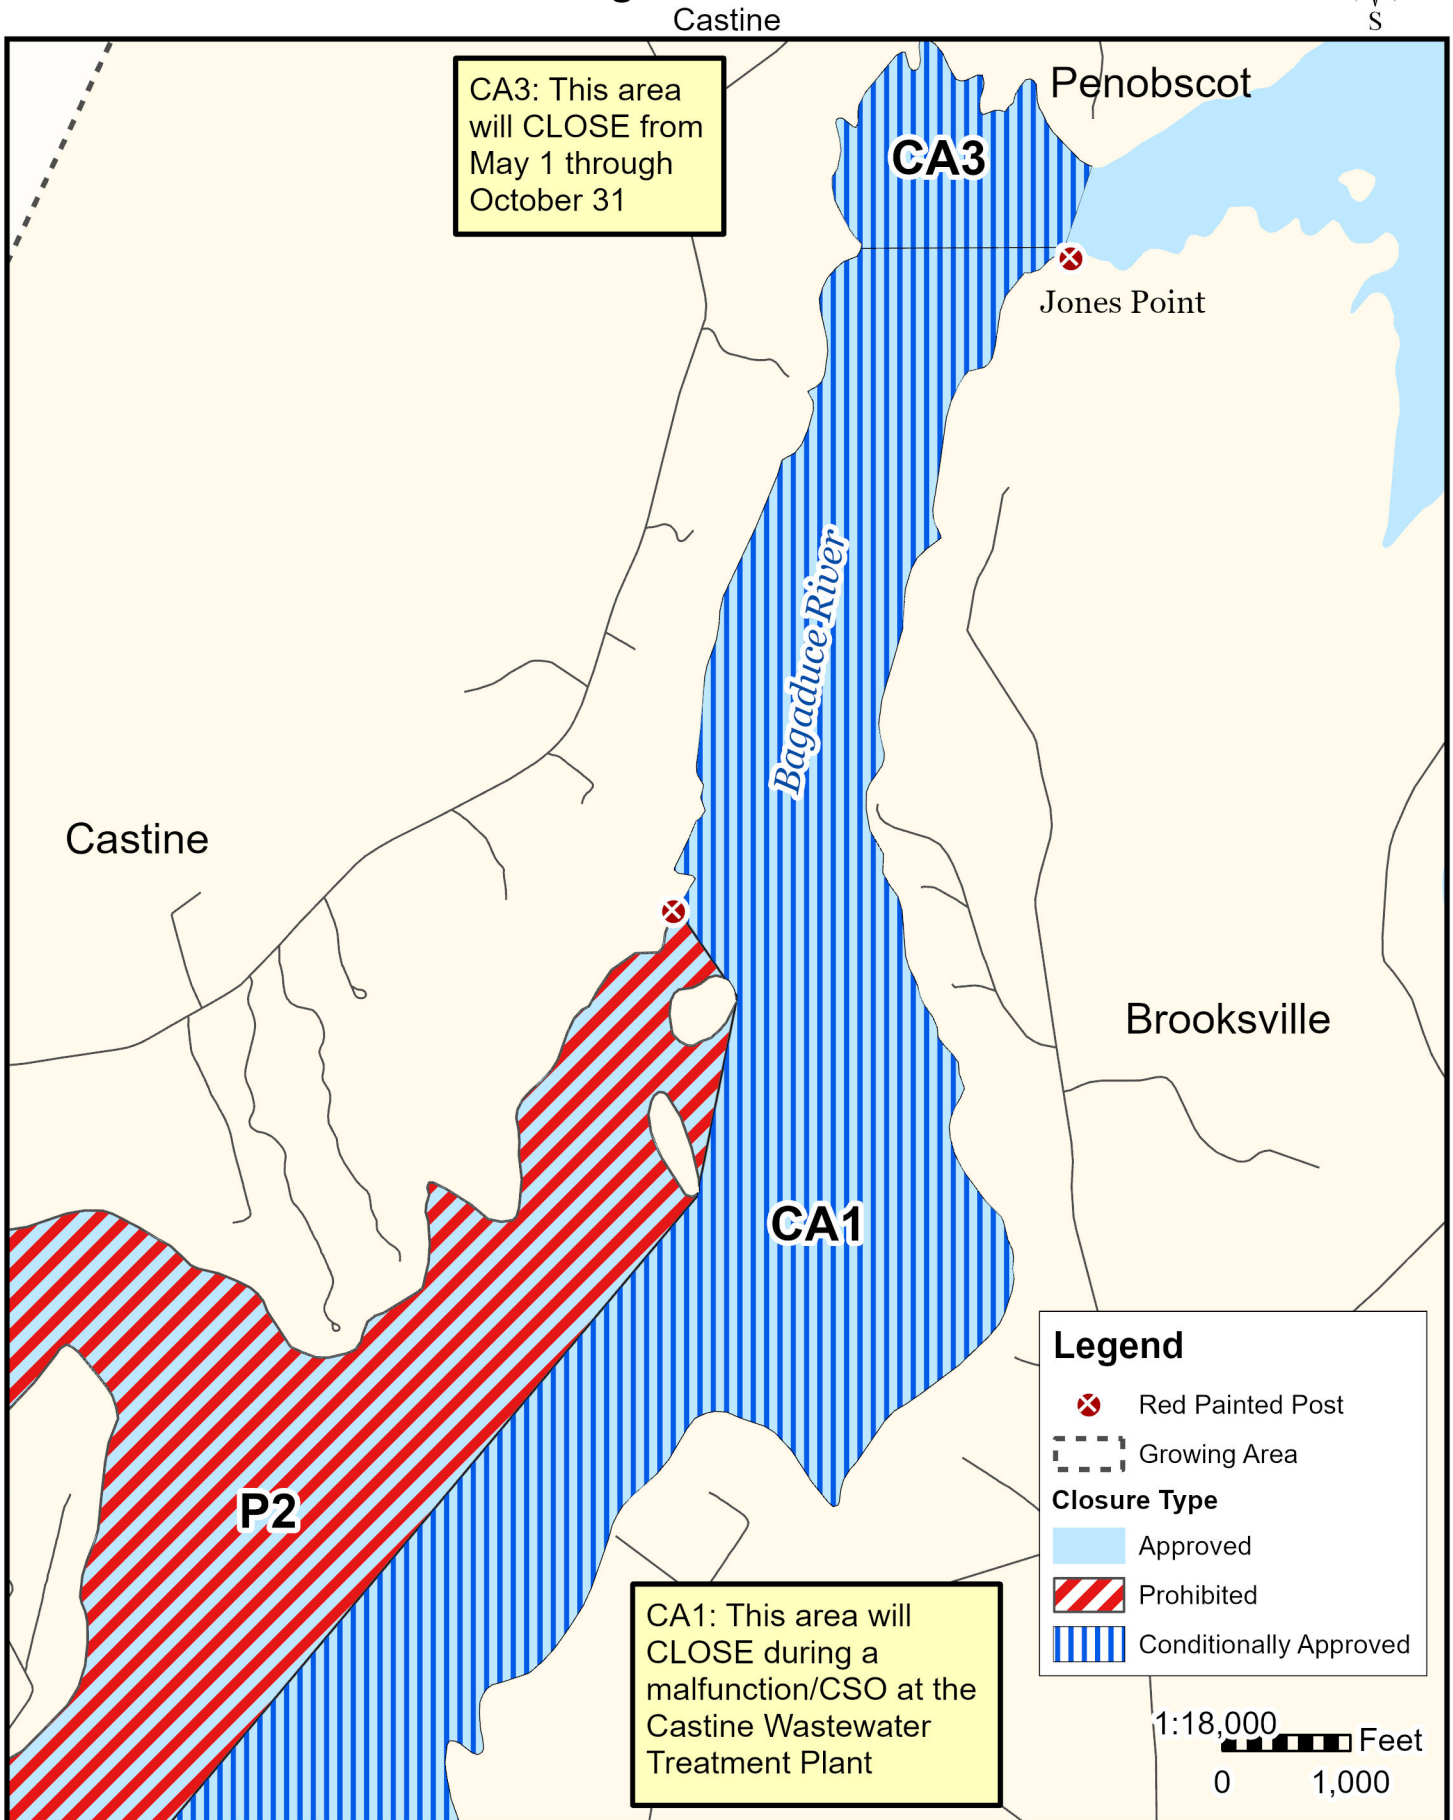

Maine Department of Marine Resources

Growing Area EA, Insets A - D

Castine, Harborside, Penobscot, Brooksville

May 19, 2026

This map is provided as a courtesy. Read the provided legal notice for closure details. Closures are not shown outside of the designated growing area. Maritime navigational aids are for reference only and are not suitable for maritime navigation.

Maine Department of Marine Resources

Growing Area EA, Inset A

May 19, 2026

Penobscot

This map is provided as a courtesy. Read the provided legal notice for closure details. Closures are not shown outside of the designated growing area. Maritime navigational aids are for reference only and are not suitable for maritime navigation.

Maine Department of Marine Resources

Growing Area EA, Inset B

May 19, 2026

This map is provided as a courtesy. Read the provided legal notice for closure details. Closures are not shown outside of the designated growing area. Maritime navigational aids are for reference only and are not suitable for maritime navigation.

Maine Department of Marine Resources

Growing Area EA, Inset C

May 19, 2026

Brooksville, Sedgwick

This map is provided as a courtesy. Read the provided legal notice for closure details. Closures are not shown outside of the designated growing area. Maritime navigational aids are for reference only and are not suitable for maritime navigation.