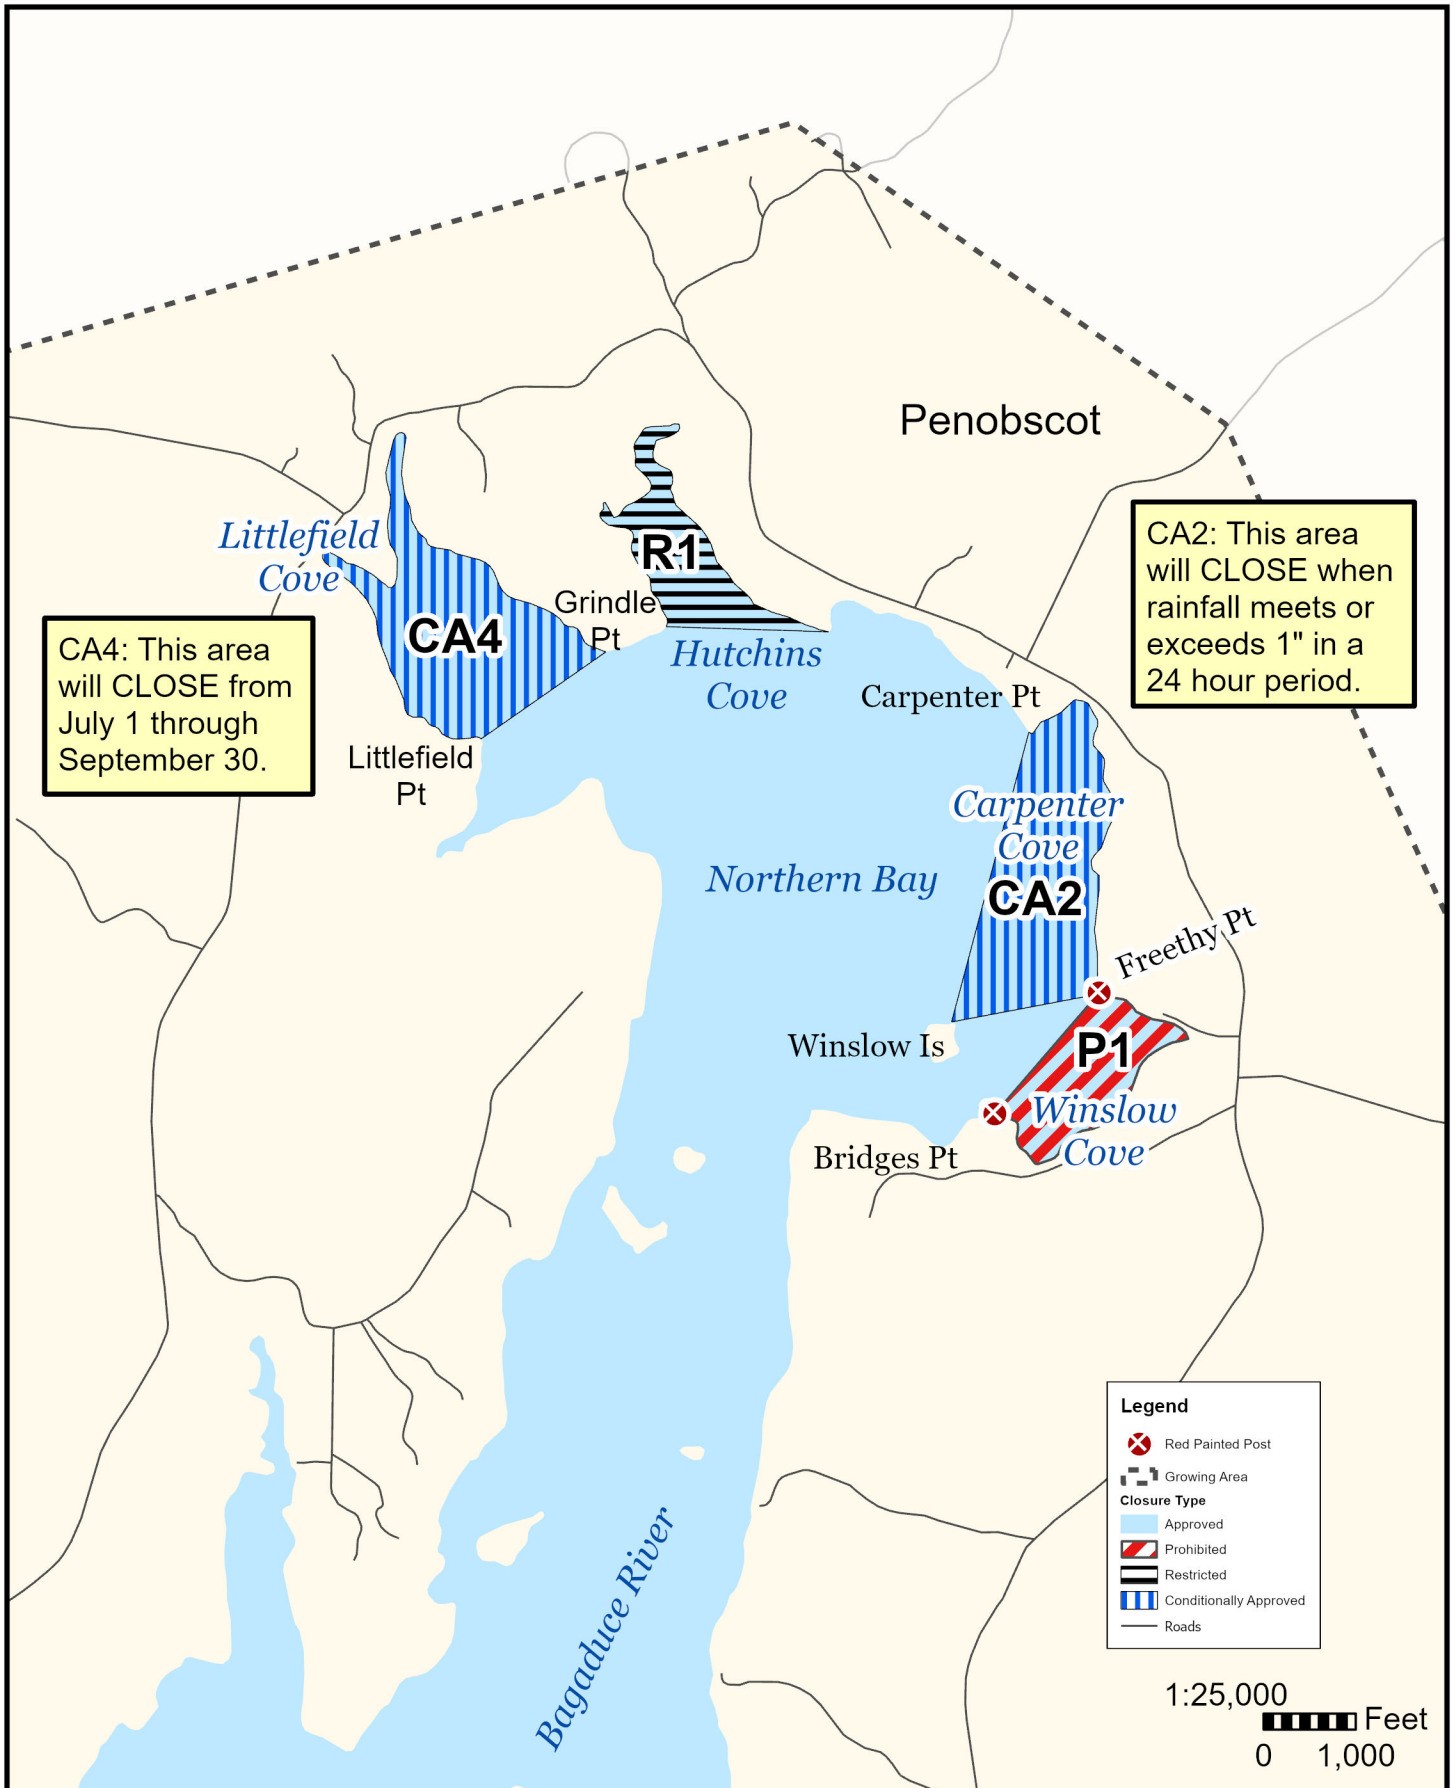

Maine Department of Marine Resources

Growing Area EA, Insets A - D

Castine, Harborside, Penobscot, Brooksville

May 19, 2026

This map is provided as a courtesy. Read the provided legal notice for closure details. Closures are not shown outside of the designated growing area. Maritime navigational aids are for reference only and are not suitable for maritime navigation.

Maine Department of Marine Resources

Growing Area EA, Inset A

May 19, 2026

Penobscot

This map is provided as a courtesy. Read the provided legal notice for closure details. Closures are not shown outside of the designated growing area. Maritime navigational aids are for reference only and are not suitable for maritime navigation.

Maine Department of Marine Resources

Growing Area EA, Inset B

May 19, 2026

This map is provided as a courtesy. Read the provided legal notice for closure details. Closures are not shown outside of the designated growing area. Maritime navigational aids are for reference only and are not suitable for maritime navigation.

Maine Department of Marine Resources

Growing Area EA, Inset C

May 19, 2026

Brooksville, Sedgwick

This map is provided as a courtesy. Read the provided legal notice for closure details. Closures are not shown outside of the designated growing area. Maritime navigational aids are for reference only and are not suitable for maritime navigation.