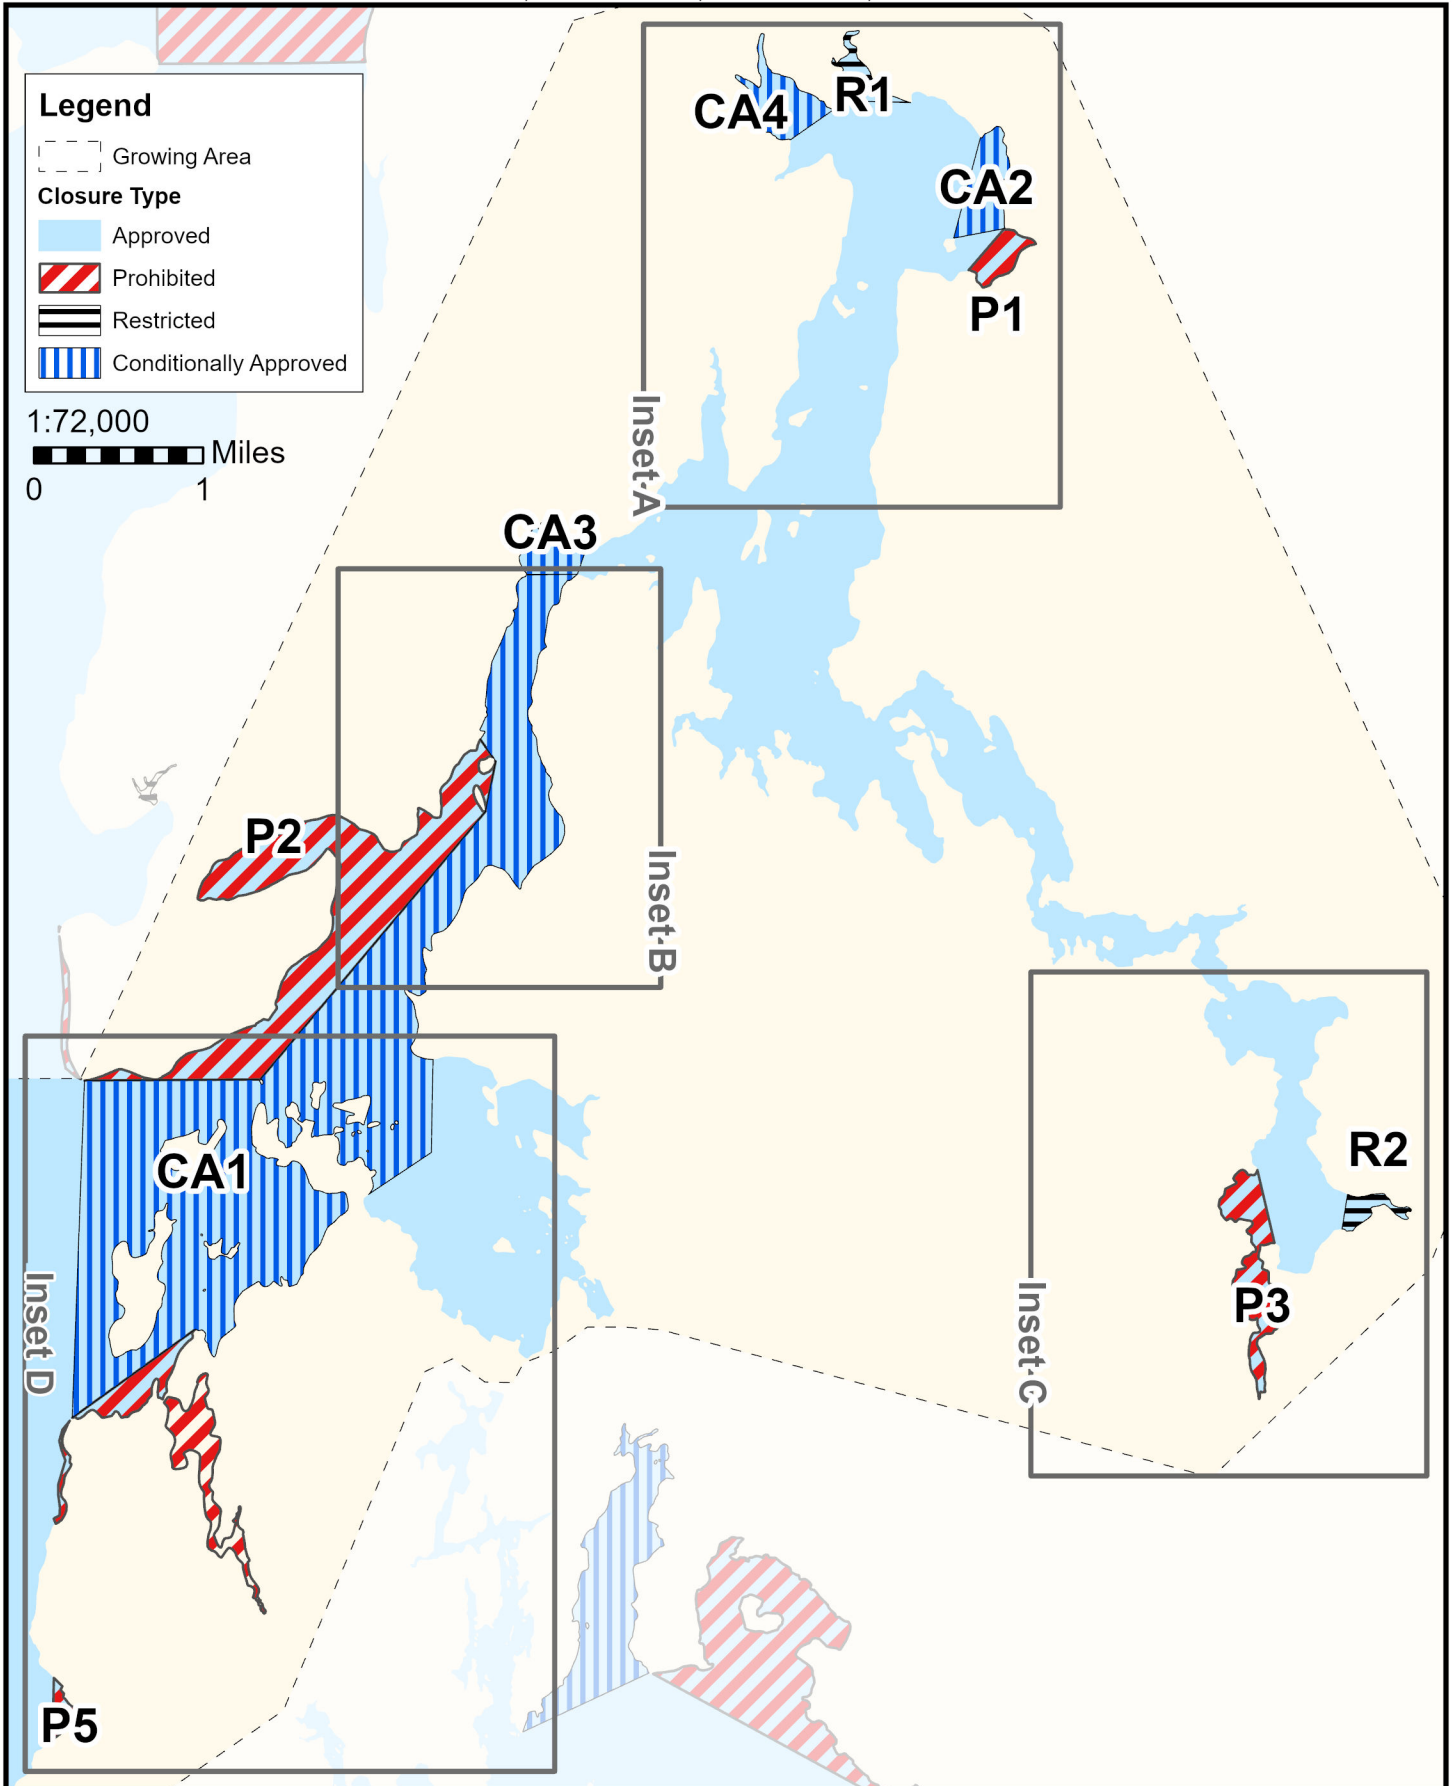

Maine Department of Marine Resources

Growing Area EA, Insets A - D

Castine, Harborside, Penobscot, Brooksville

May 19, 2026

This map is provided as a courtesy. Read the provided legal notice for closure details. Closures are not shown outside of the designated growing area. Maritime navigational aids are for reference only and are not suitable for maritime navigation.

Maine Department of Marine Resources

Growing Area EA, Inset A

May 19, 2026

Penobscot

This map is provided as a courtesy. Read the provided legal notice for closure details. Closures are not shown outside of the designated growing area. Maritime navigational aids are for reference only and are not suitable for maritime navigation.

Maine Department of Marine Resources

Growing Area EA, Inset B

May 19, 2026

This map is provided as a courtesy. Read the provided legal notice for closure details. Closures are not shown outside of the designated growing area. Maritime navigational aids are for reference only and are not suitable for maritime navigation.

Maine Department of Marine Resources

Growing Area EA, Inset C

May 19, 2026

Brooksville, Sedgwick

This map is provided as a courtesy. Read the provided legal notice for closure details. Closures are not shown outside of the designated growing area. Maritime navigational aids are for reference only and are not suitable for maritime navigation.