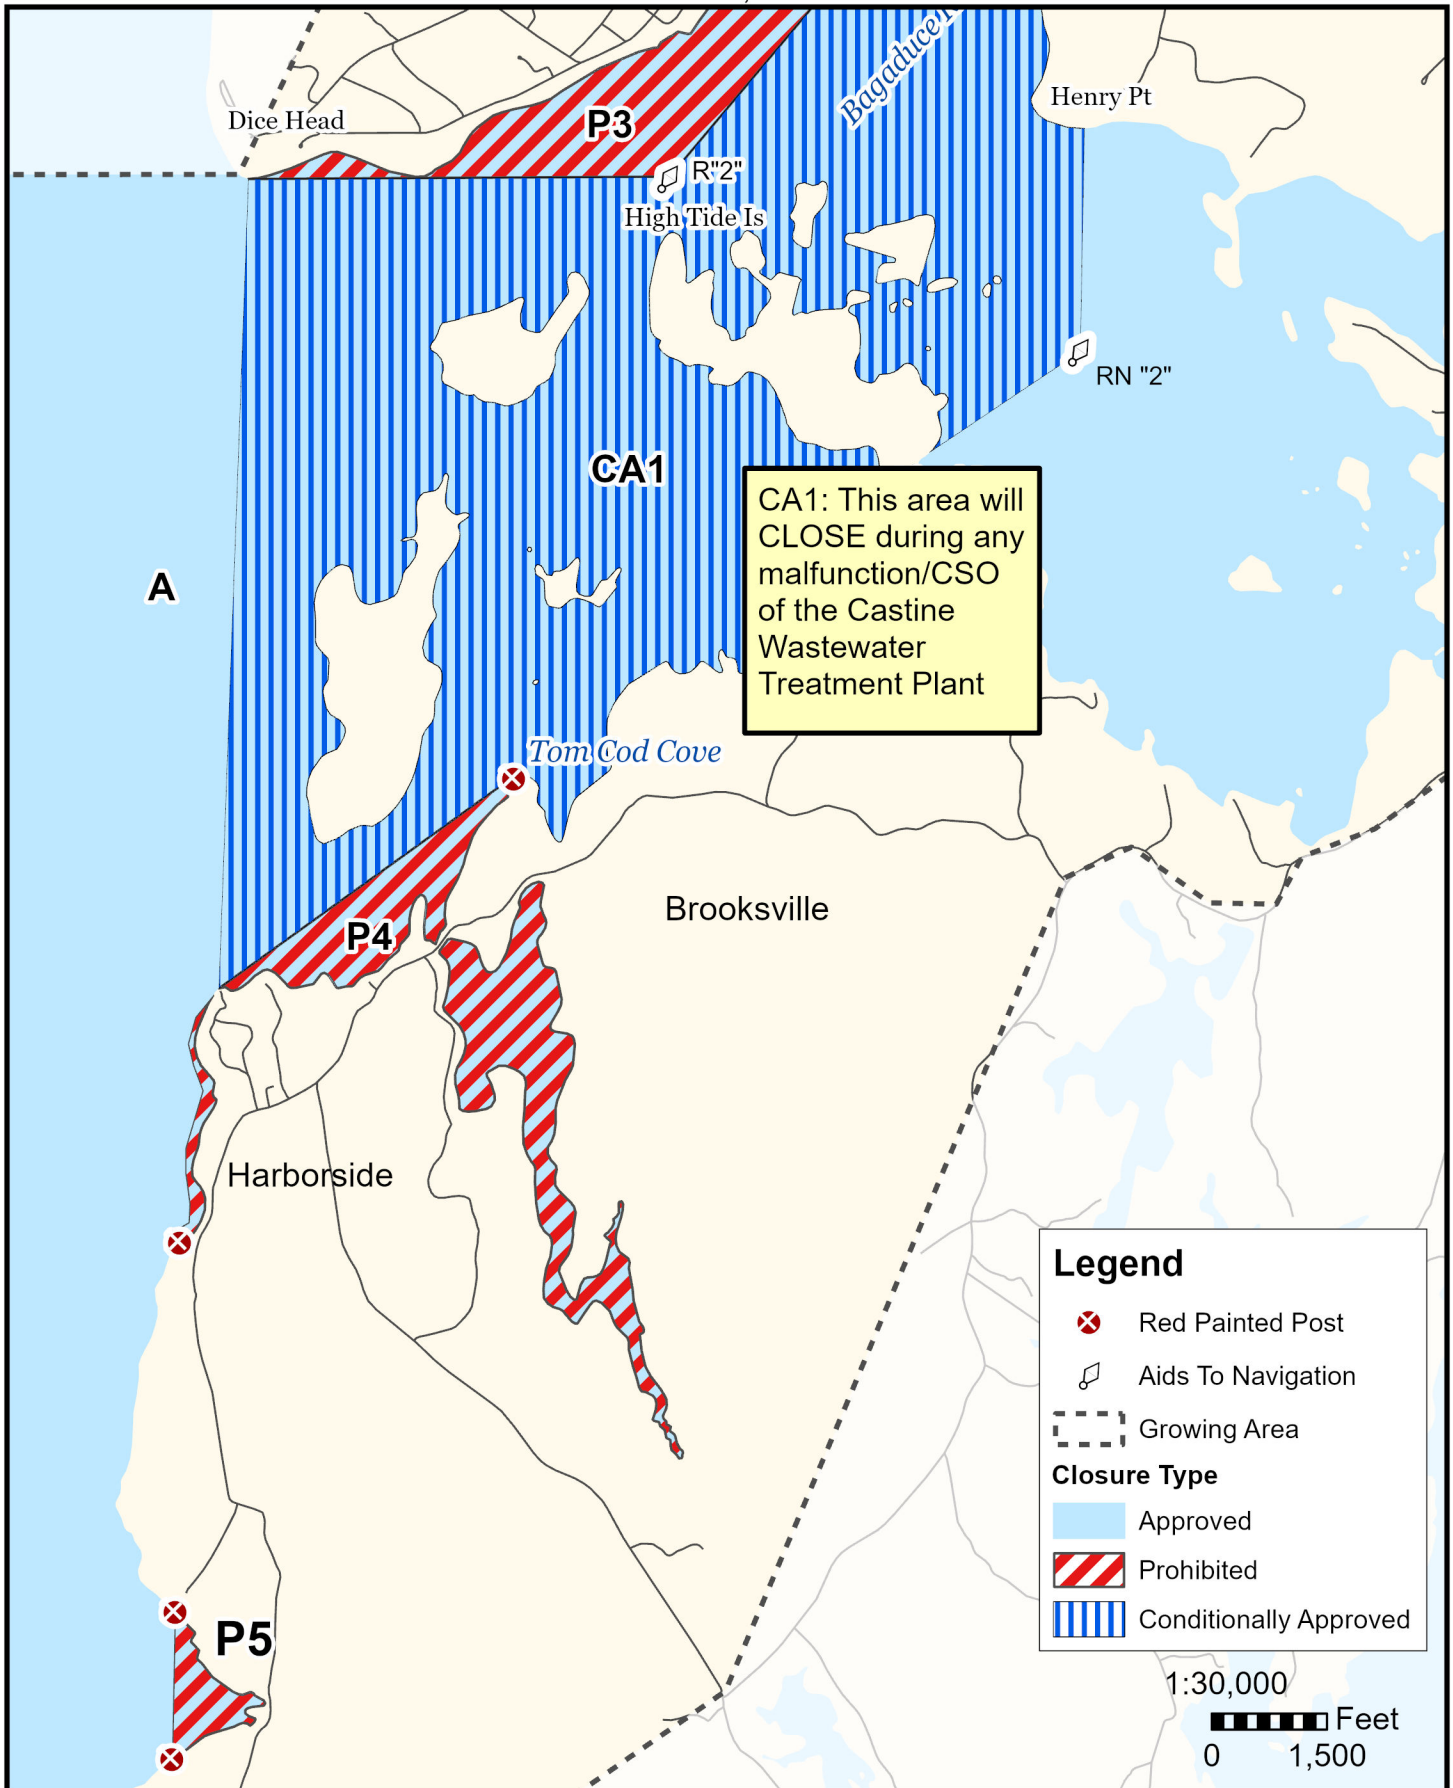

Maine Department of Marine Resources

Growing Area EA, Insets A - D

Castine, Harborside, Penobscot, Brooksville

May 19, 2026

This map is provided as a courtesy. Read the provided legal notice for closure details. Closures are not shown outside of the designated growing area. Maritime navigational aids are for reference only and are not suitable for maritime navigation.

Maine Department of Marine Resources

Growing Area EA, Inset B

May 19, 2026

This map is provided as a courtesy. Read the provided legal notice for closure details. Closures are not shown outside of the designated growing area. Maritime navigational aids are for reference only and are not suitable for maritime navigation.

Maine Department of Marine Resources

Growing Area EA, Inset C

May 19, 2026

Brooksville, Sedgwick

This map is provided as a courtesy. Read the provided legal notice for closure details. Closures are not shown outside of the designated growing area. Maritime navigational aids are for reference only and are not suitable for maritime navigation.

Maine Department of Marine Resources

Growing Area EA, Inset D

Harborside, Castine

May 19, 2026

This map is provided as a courtesy. Read the provided legal notice for closure details. Closures are not shown outside of the designated growing area. Maritime navigational aids are for reference only and are not suitable for maritime navigation.